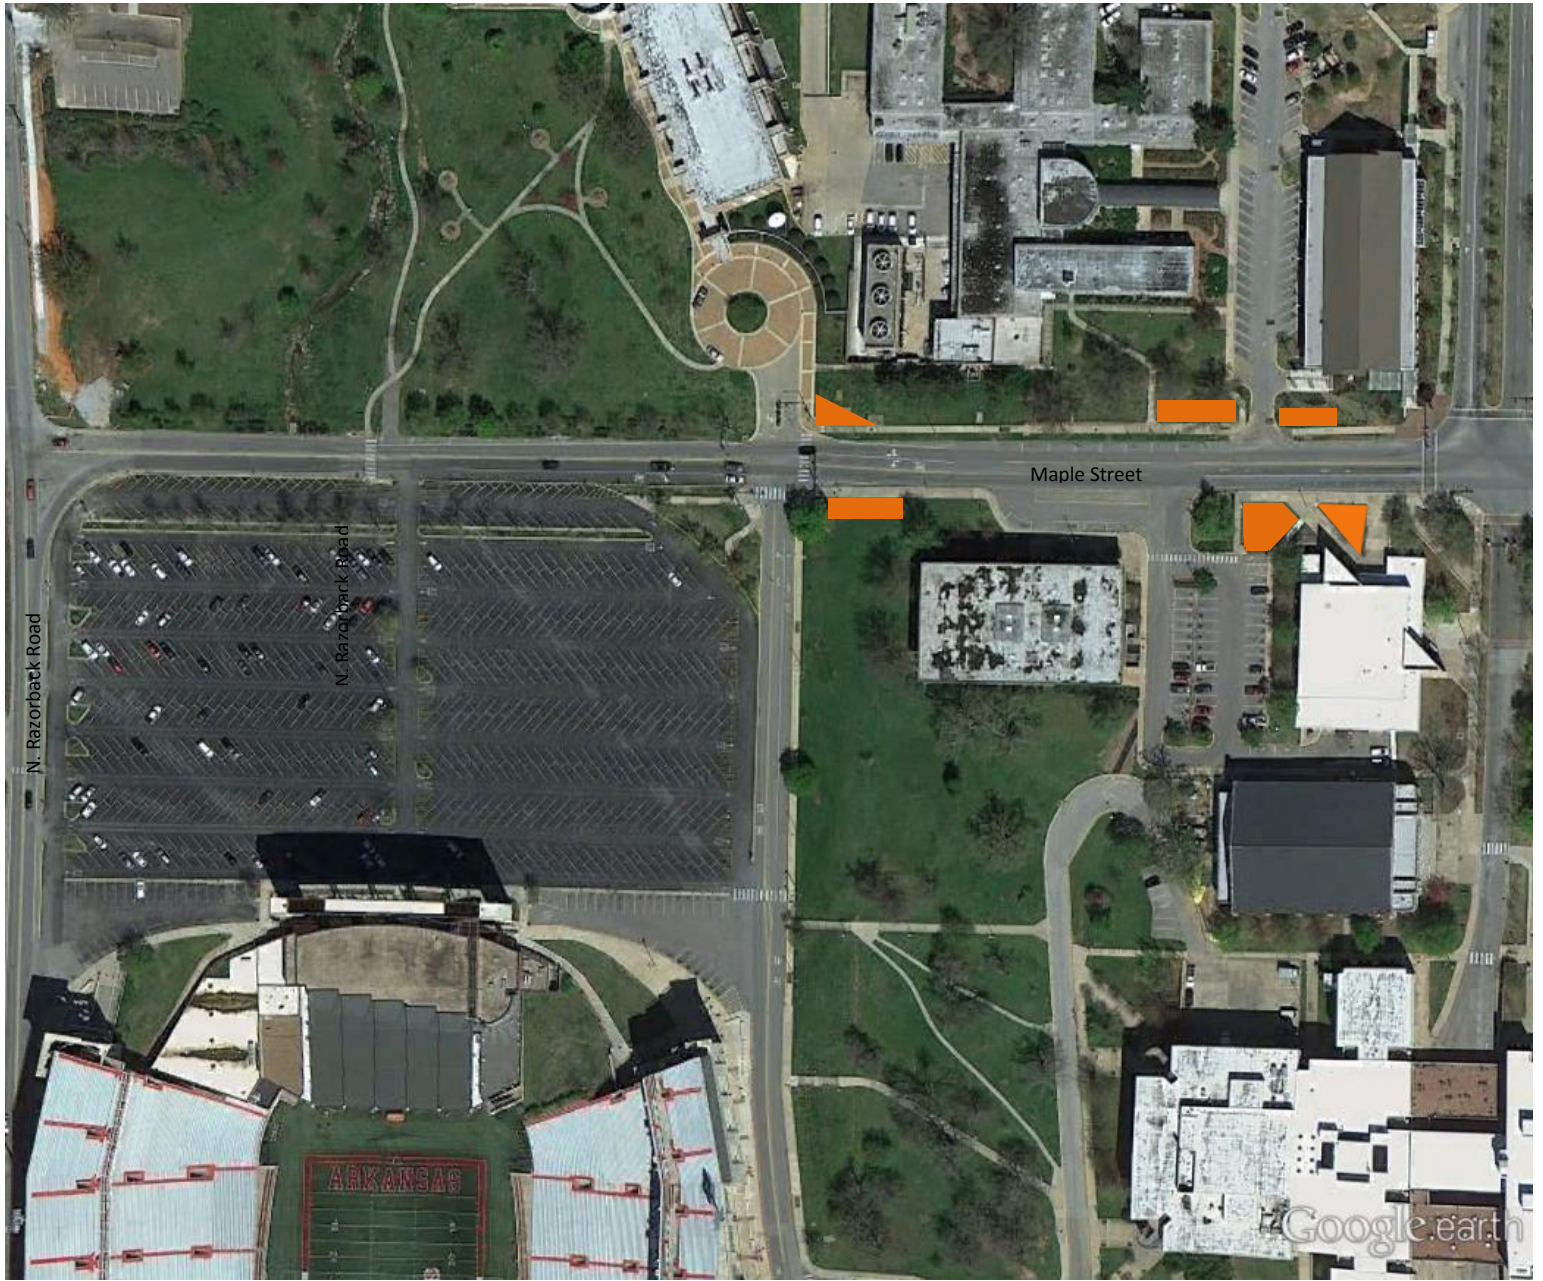

Football Game Day Areas Available for Publicity & Handout Activity

Maple Street area (near Razorback Road)

Football Game Day Areas Available for Publicity & Handout Activity

Sides of the entry to The Gardens from Lot 56 across from intersection of Razorback Road & Mitchell Street