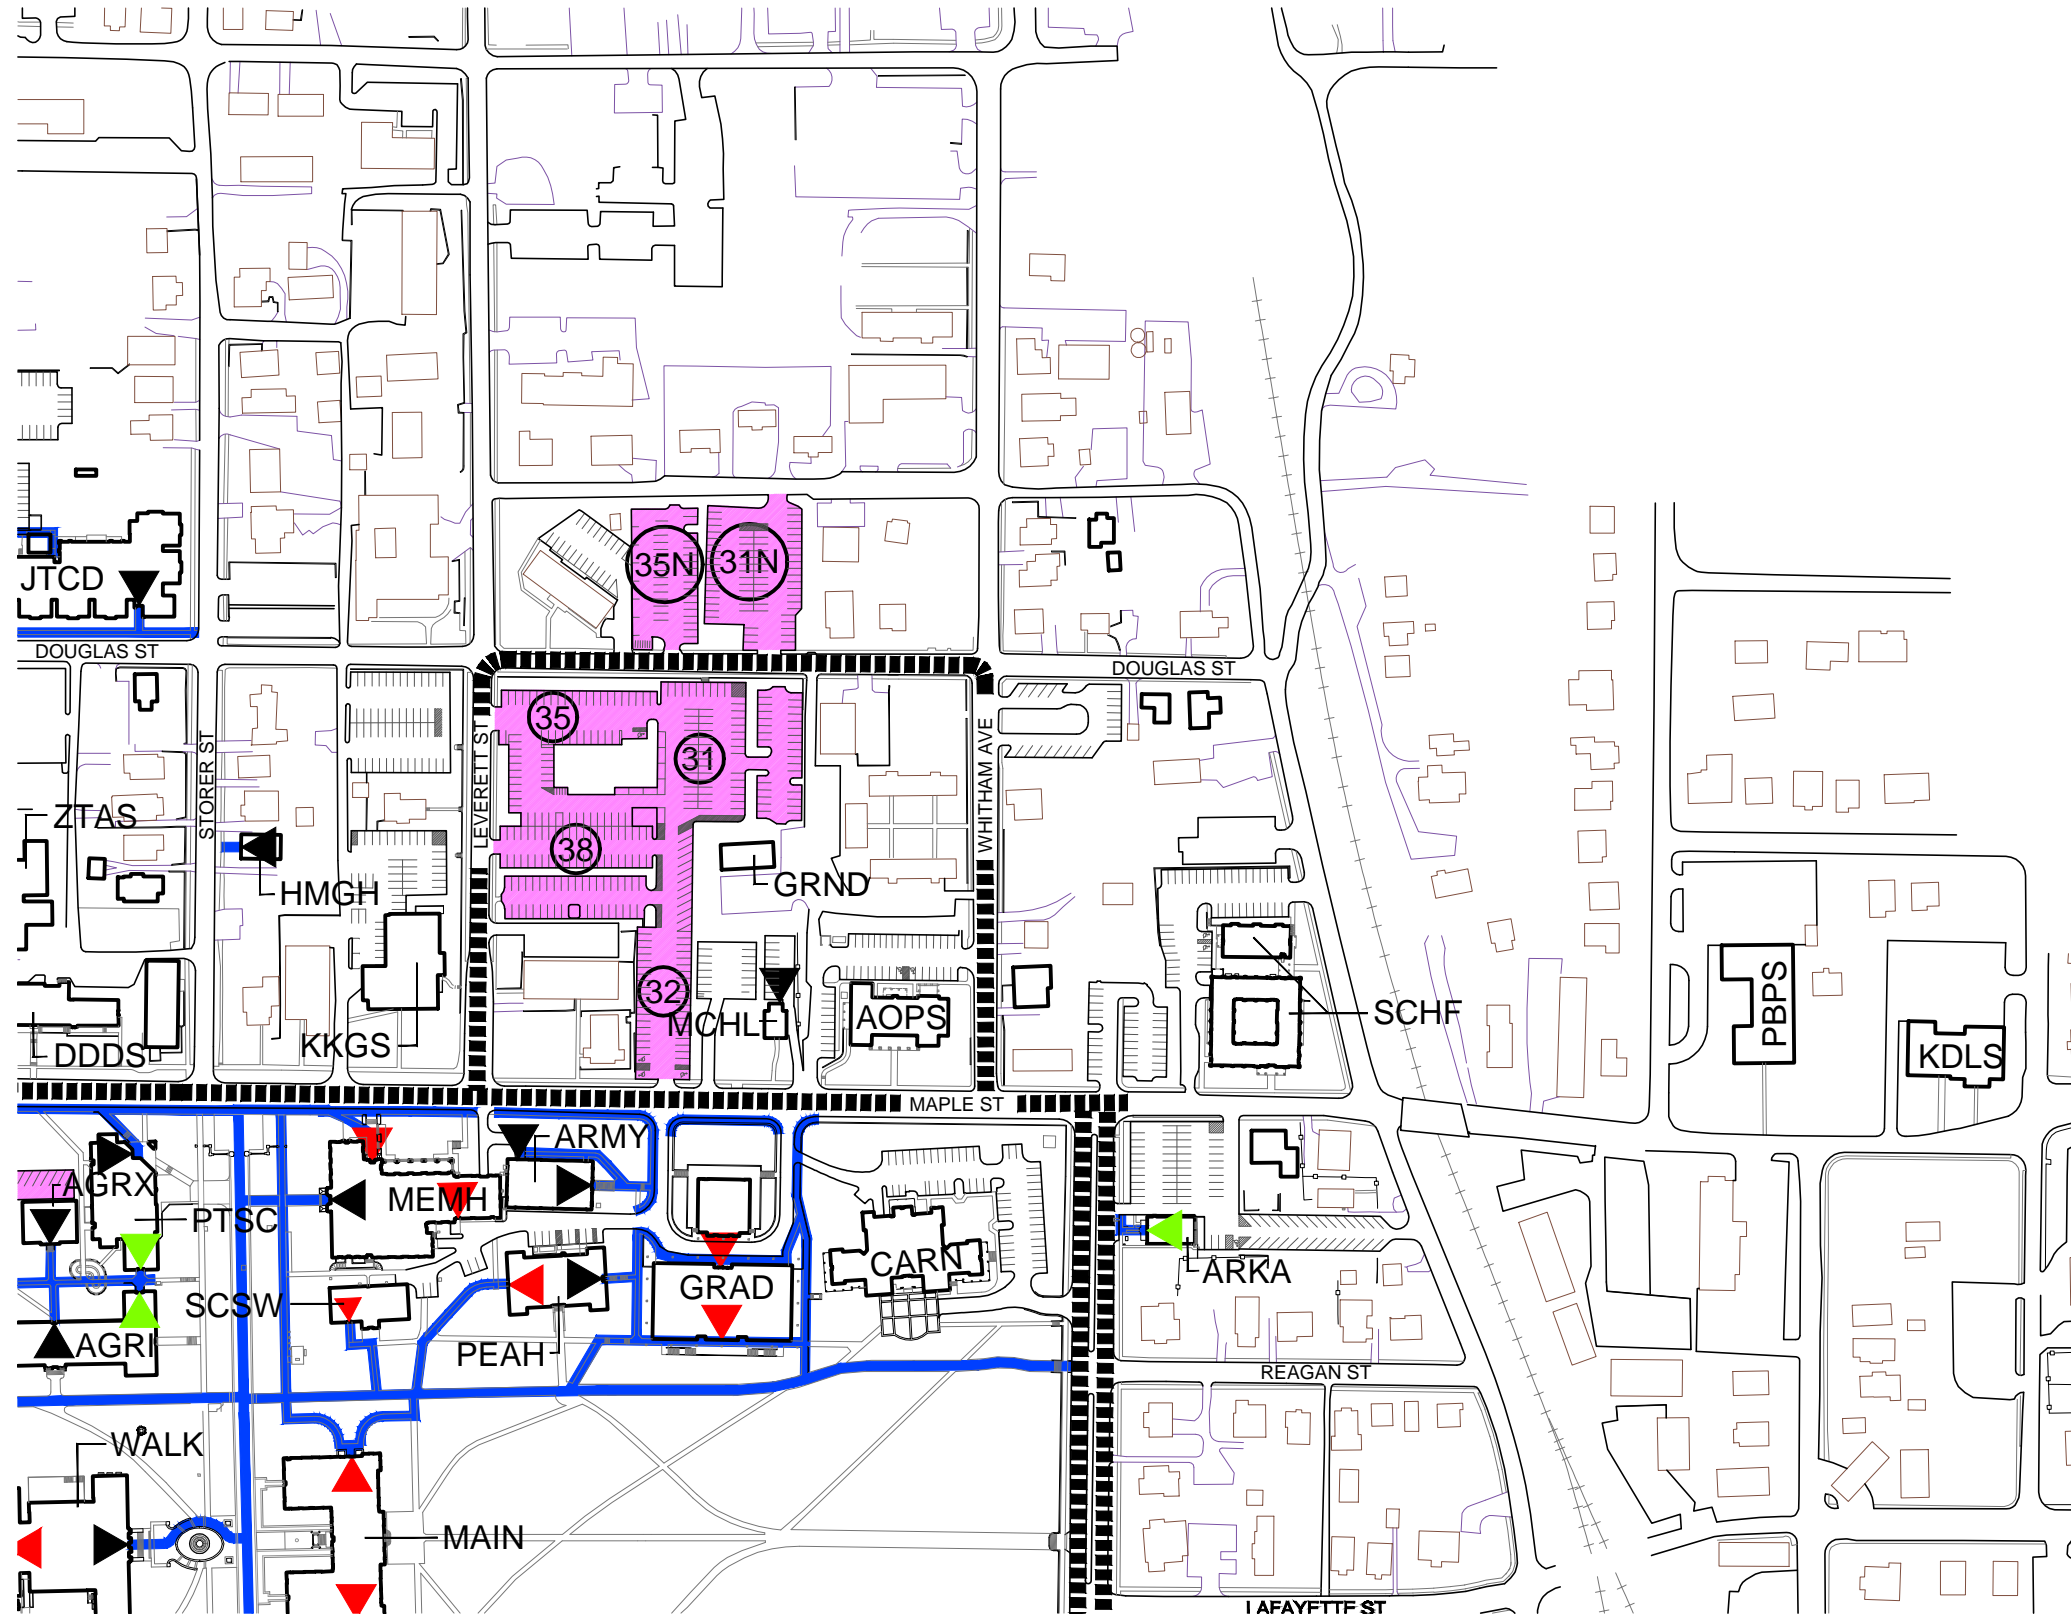

NORTH

LEGEND

PRIORITY PARKING LOTS

PRIORITY SIDEWALKS

PRIORITY STREETS

PRIORITY BLDG ENTRIES
NO ADA ACCESSIBLE

PRIORITY BLDG ENTRIES
ADA ACCESSIBLE WITH
POWER ASSISTED DOOR
OPERATORS

PRIORITY BLDG ENTRIES
ADA ACCESSIBLE
NO PADO

LAST UPDATE: 12/02/2016

G6