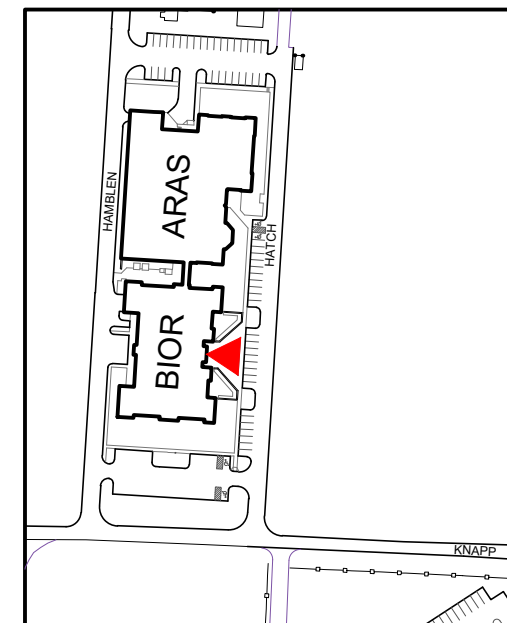

NORTH

LEGEND

-  PRIORITY PARKING LOTS (GAME DAYS ONLY)
-  PRIORITY PARKING LOTS
-  PRIORITY SIDEWALKS
-  PRIORITY STREETS
-  PRIORITY BLDG ENTRIES NO ADA ACCESSIBLE
-  PRIORITY BLDG ENTRIES ADA ACCESSIBLE WITH POWER ASSISTED DOOR OPERATORS
-  PRIORITY BLDG ENTRIES ADA ACCESSIBLE NO PADO