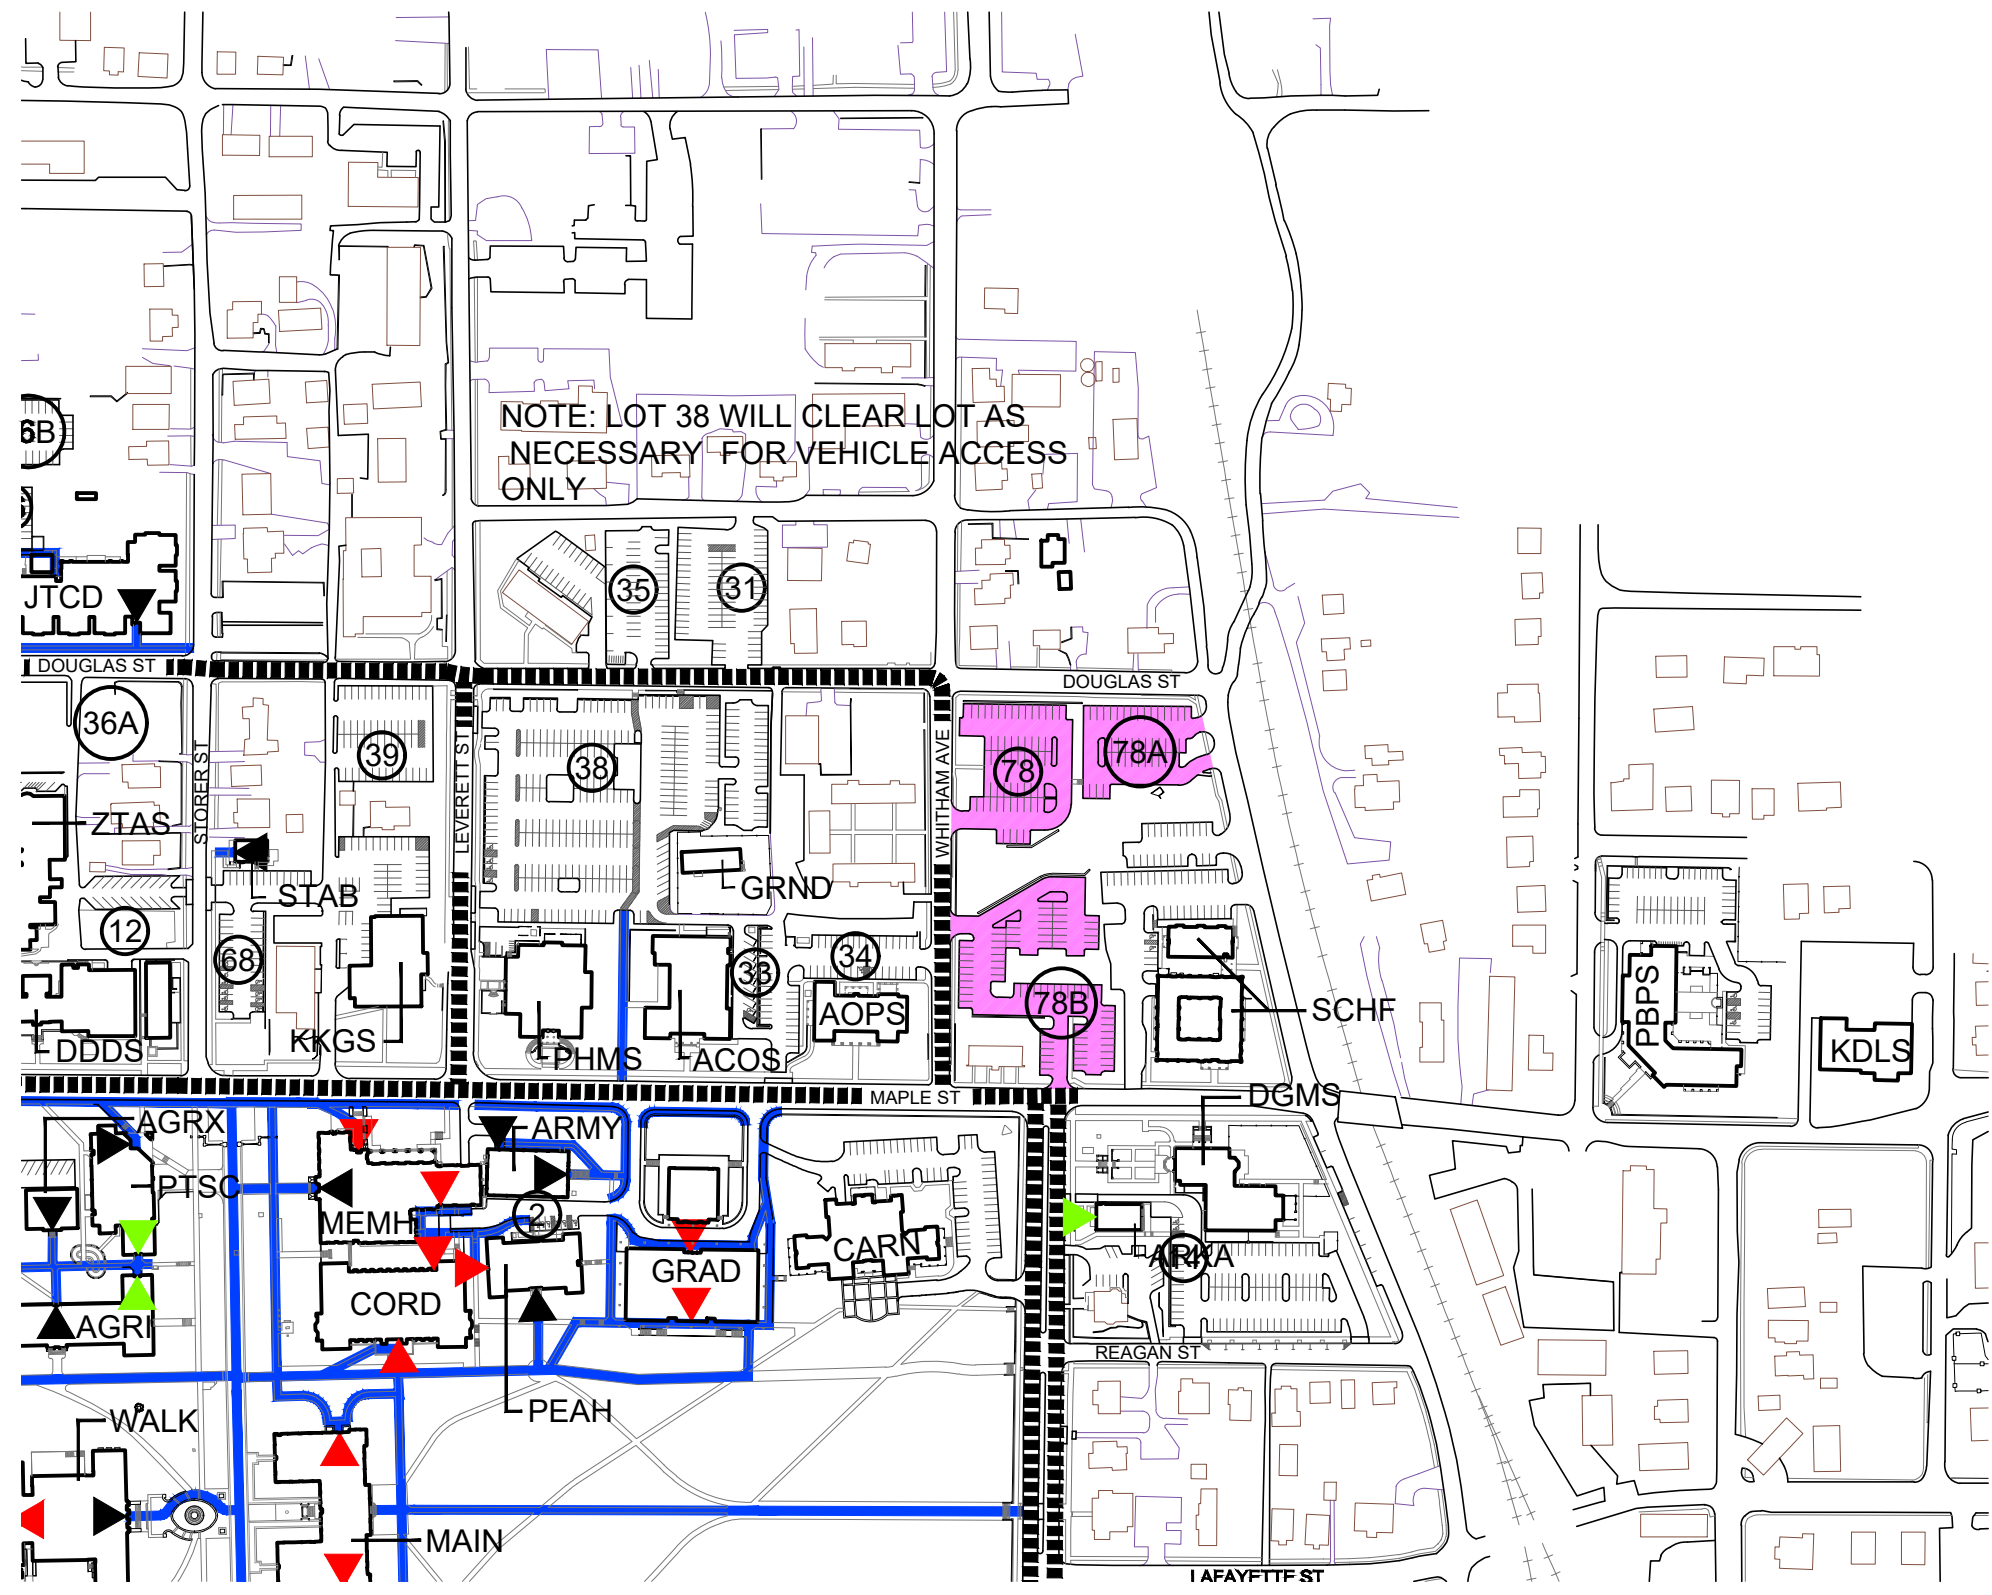

# LEGEND

PRIORITY PARKING LOTS  
( GAME DAYS ONLY )

PRIORITY PARKING LOTS

PRIORITY SIDEWALKS

PRIORITY STREETS

PRIORITY BLDG ENTRIES  
NO ADA ACCESSIBLE

PRIORITY BLDG ENTRIES  
ADA ACCESSIBLE WITH  
POWER ASSISTED DOOR  
OPERATORS

PRIORITY BLDG ENTRIES  
ADA ACCESSIBLE  
NO PADO

NOTE: LOT 38 WILL CLEAR LOT AS  
NECESSARY FOR VEHICLE ACCESS  
ONLY

# G6

LAST UPDATE: 11/14/2023