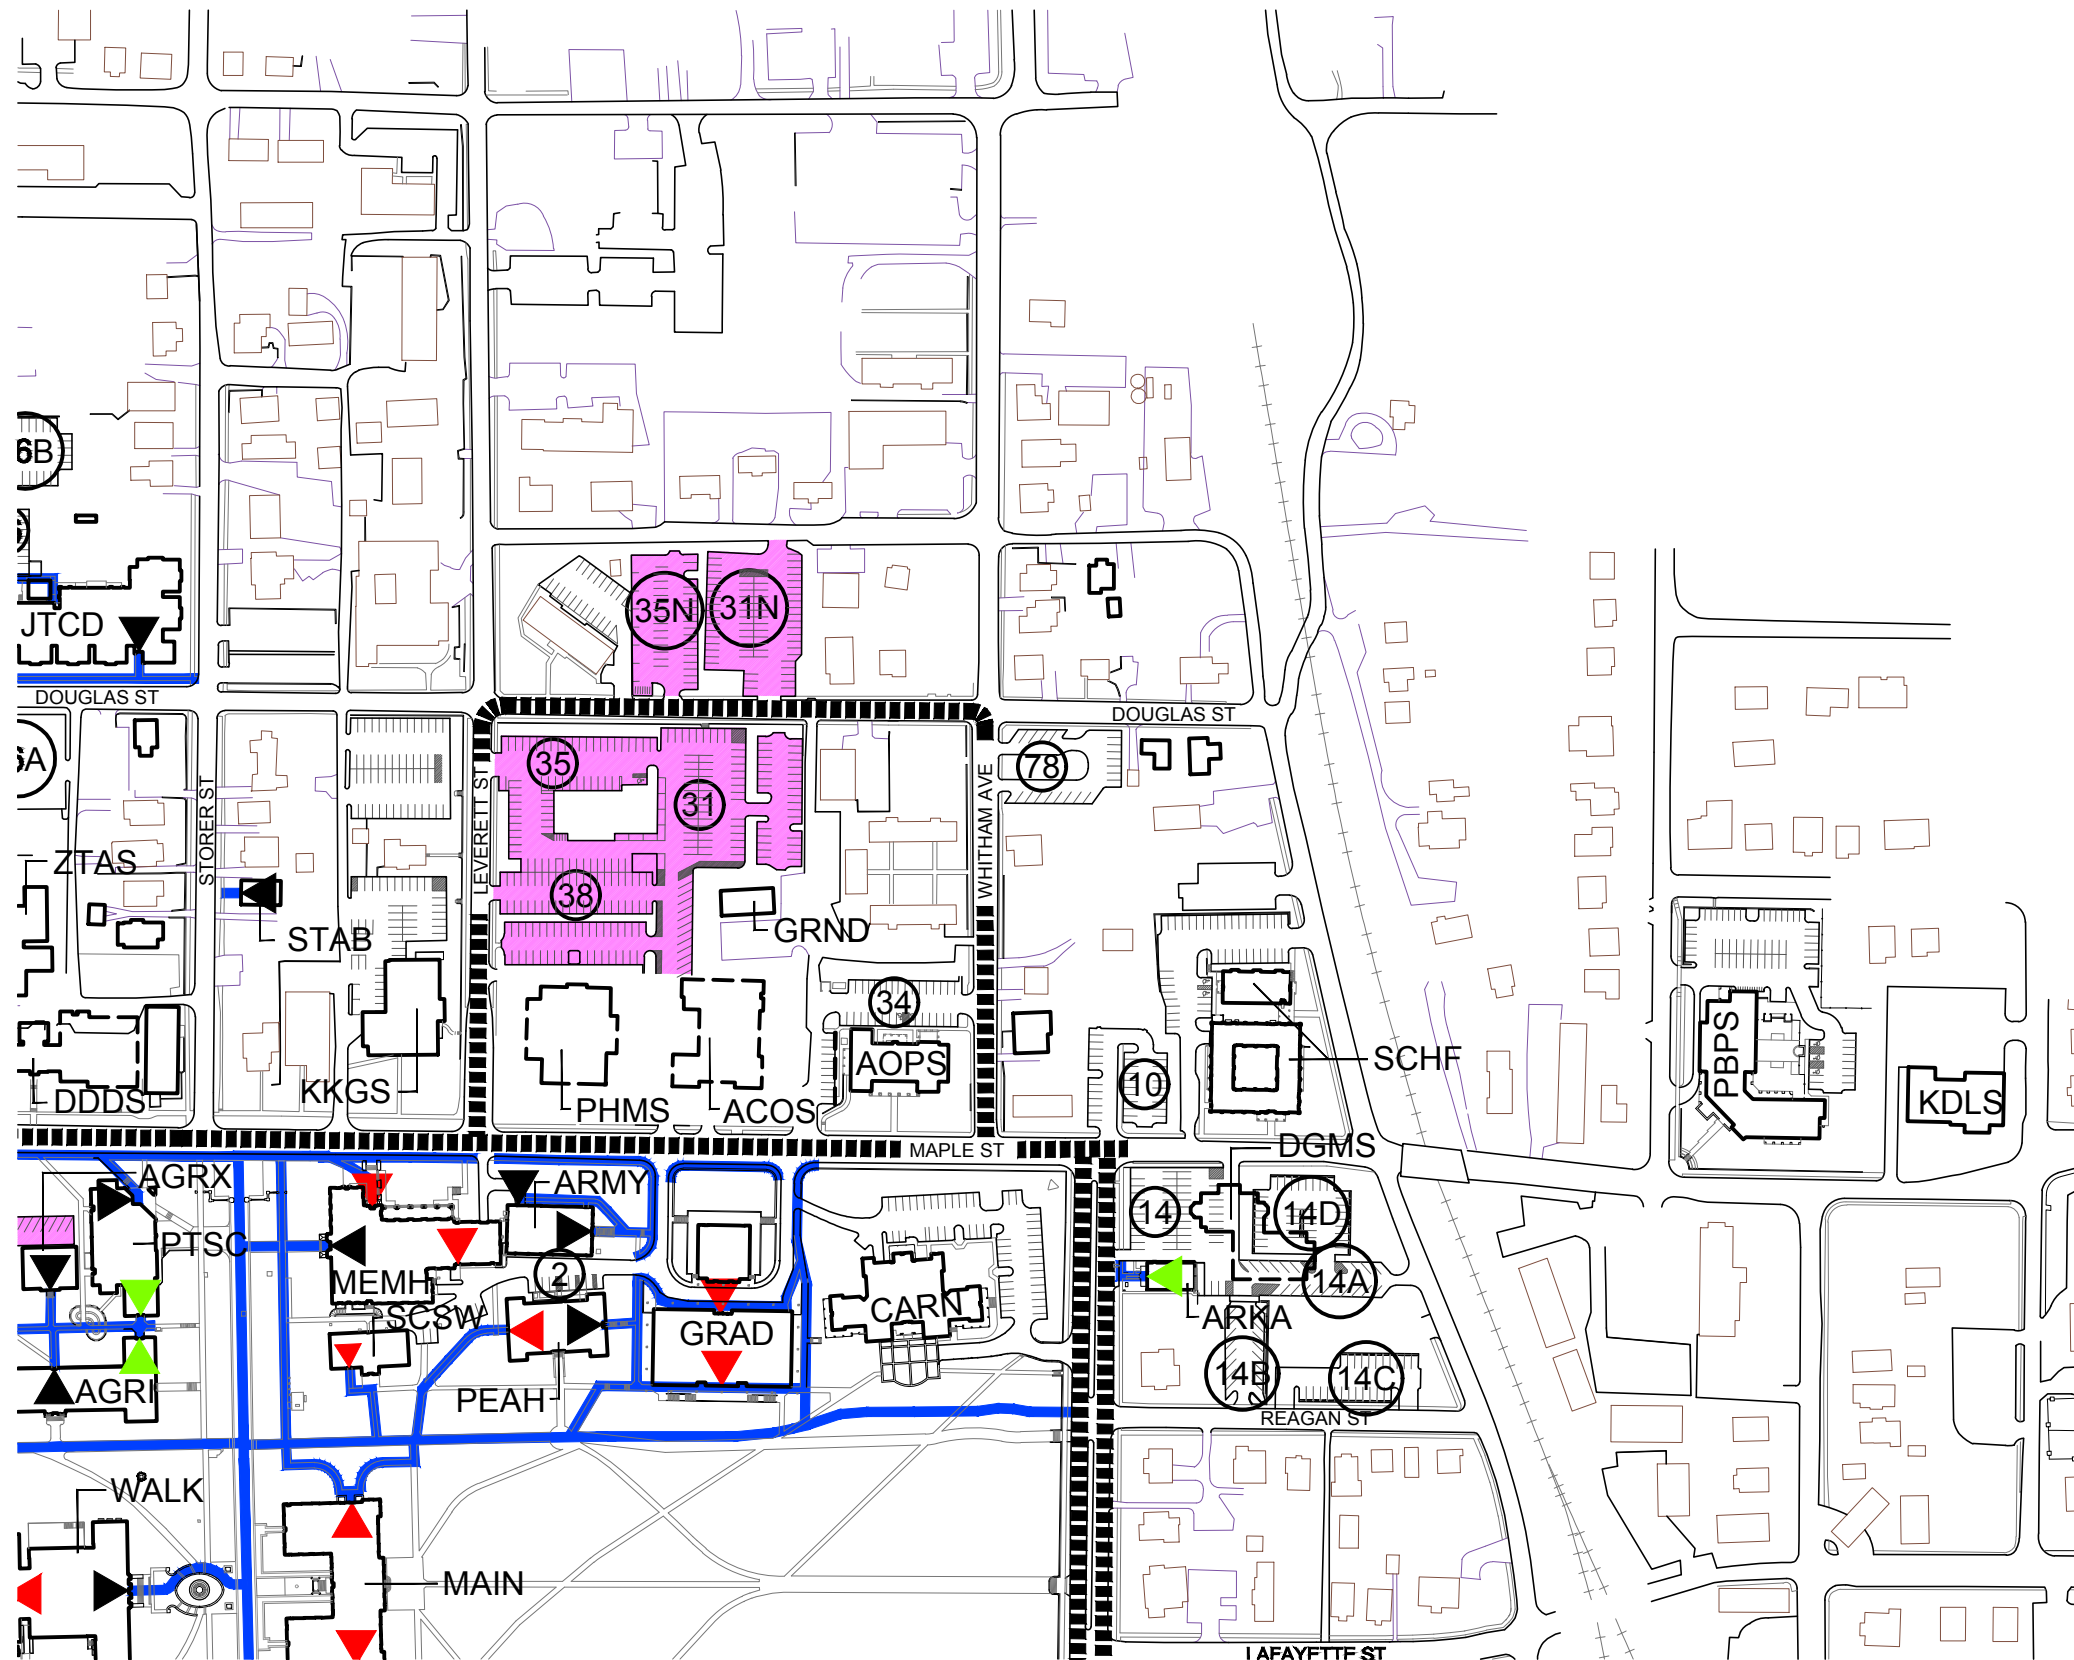

NORTH

LEGEND

PRIORITY PARKING LOTS

PRIORITY SIDEWALKS

PRIORITY STREETS

PRIORITY BLDG ENTRIES
NO ADA ACCESSIBLE

PRIORITY BLDG ENTRIES
ADA ACCESSIBLE WITH
POWER ASSISTED DOOR
OPERATORS

PRIORITY BLDG ENTRIES
ADA ACCESSIBLE
NO PADO

LAST UPDATE: 10/27/2017

G6