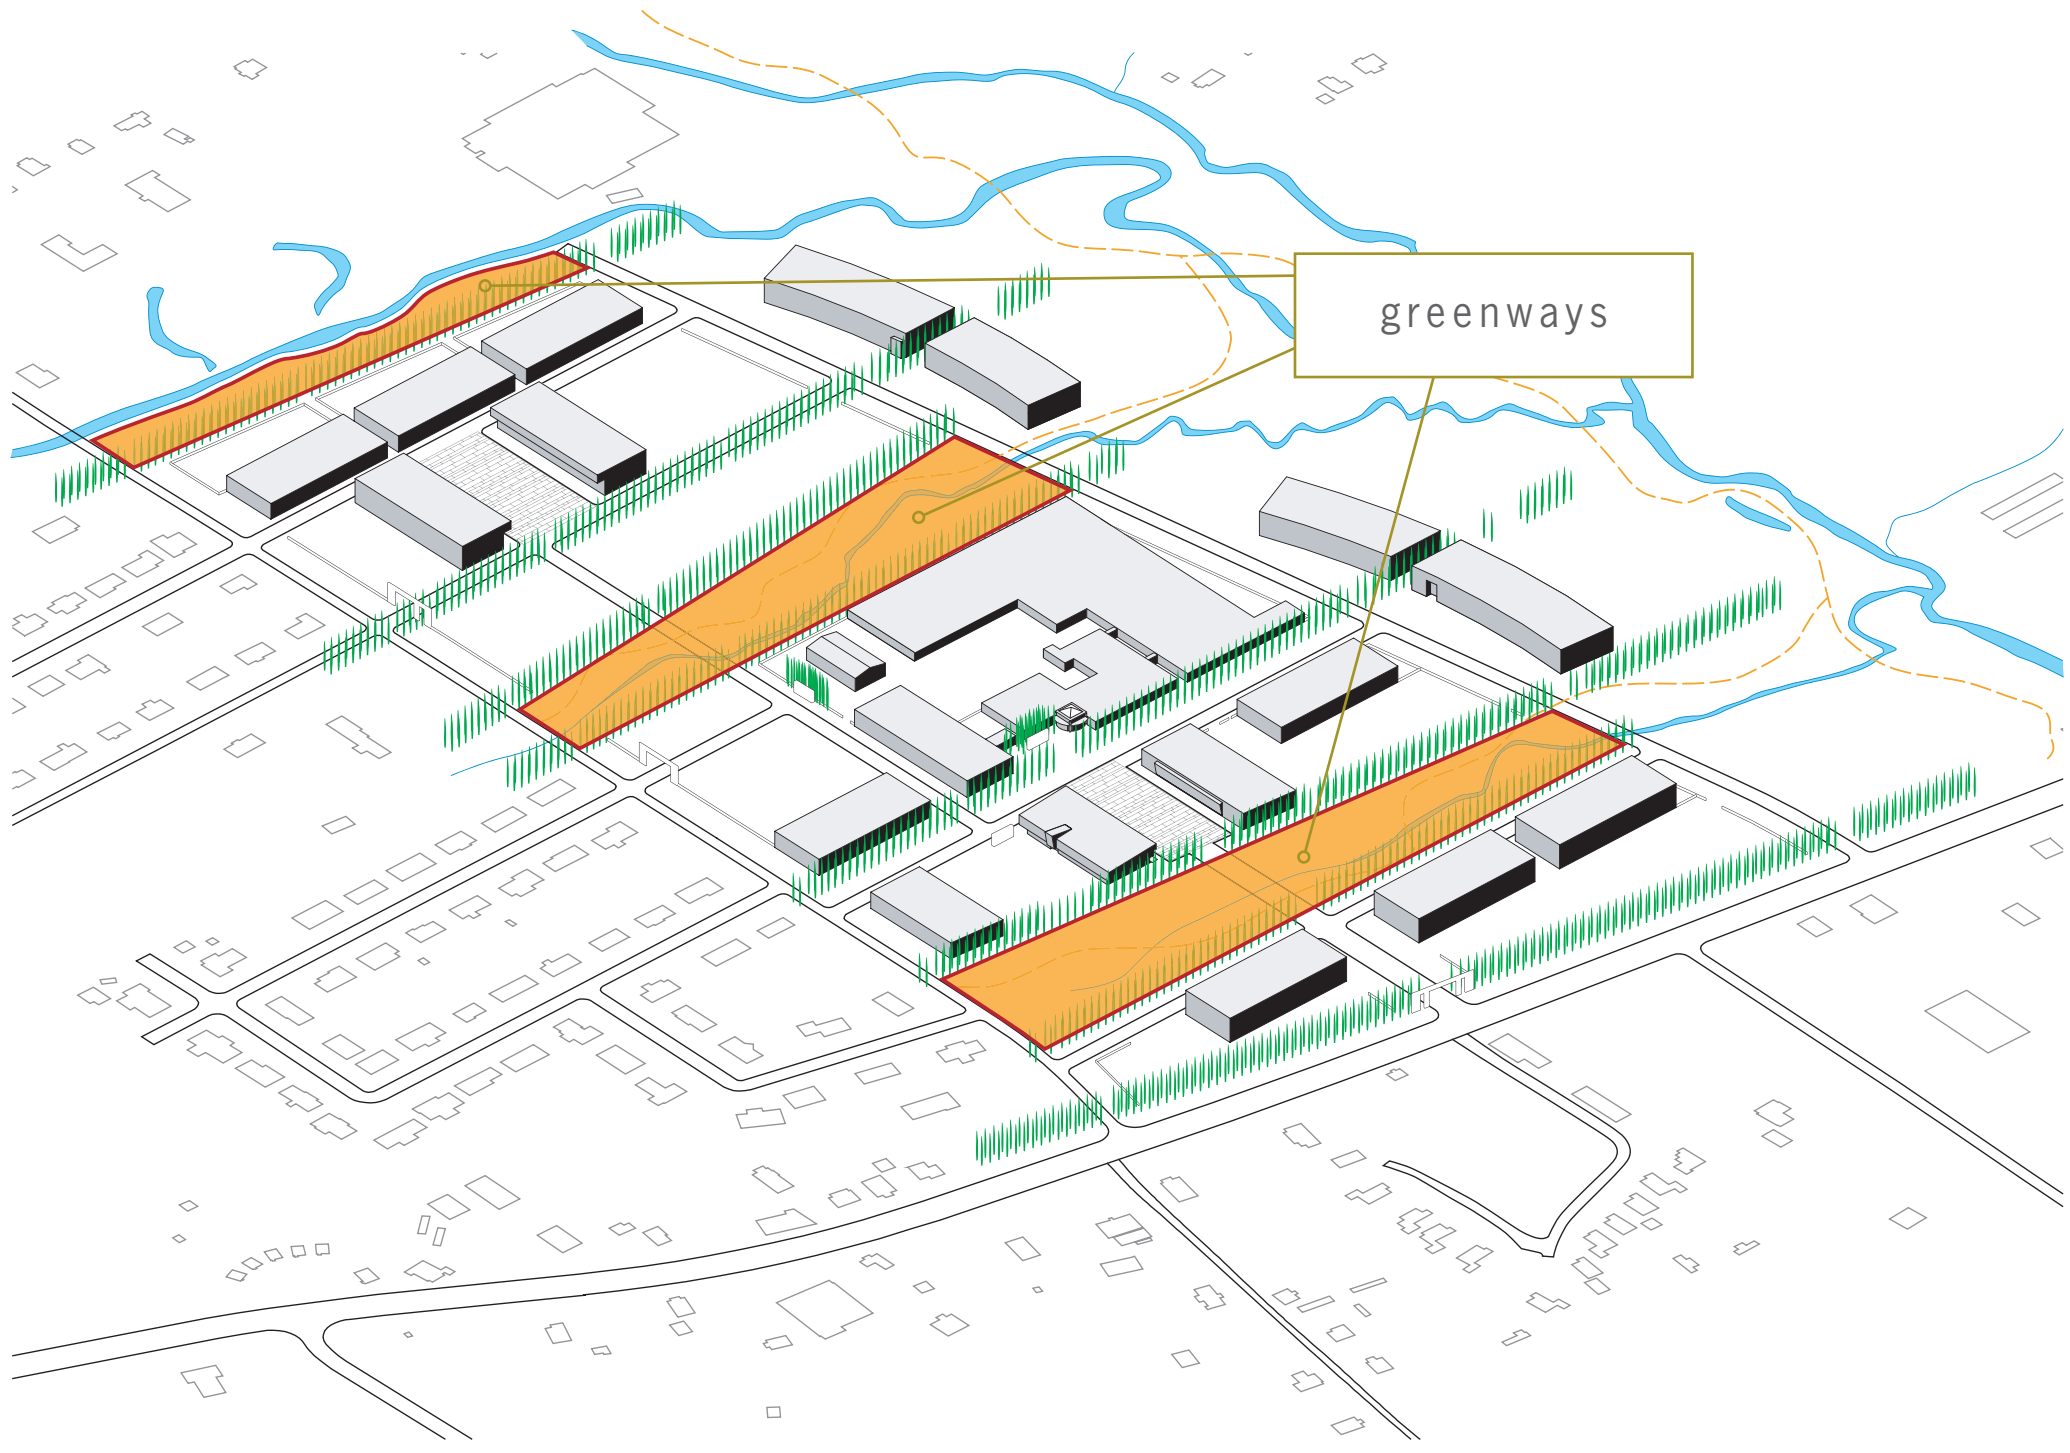

the arkansas

research & technology park

west campus **masterplan**

existing conditions

west campus masterplan

innovation center

west square

east square

sign

gate

100 year floodplain

greenways

trail system

views

EAST SQUARE

WEST SQUARE

POPLAR ALLÉE

WEST GREENWAY

GATE

Facilities Management Planning Group