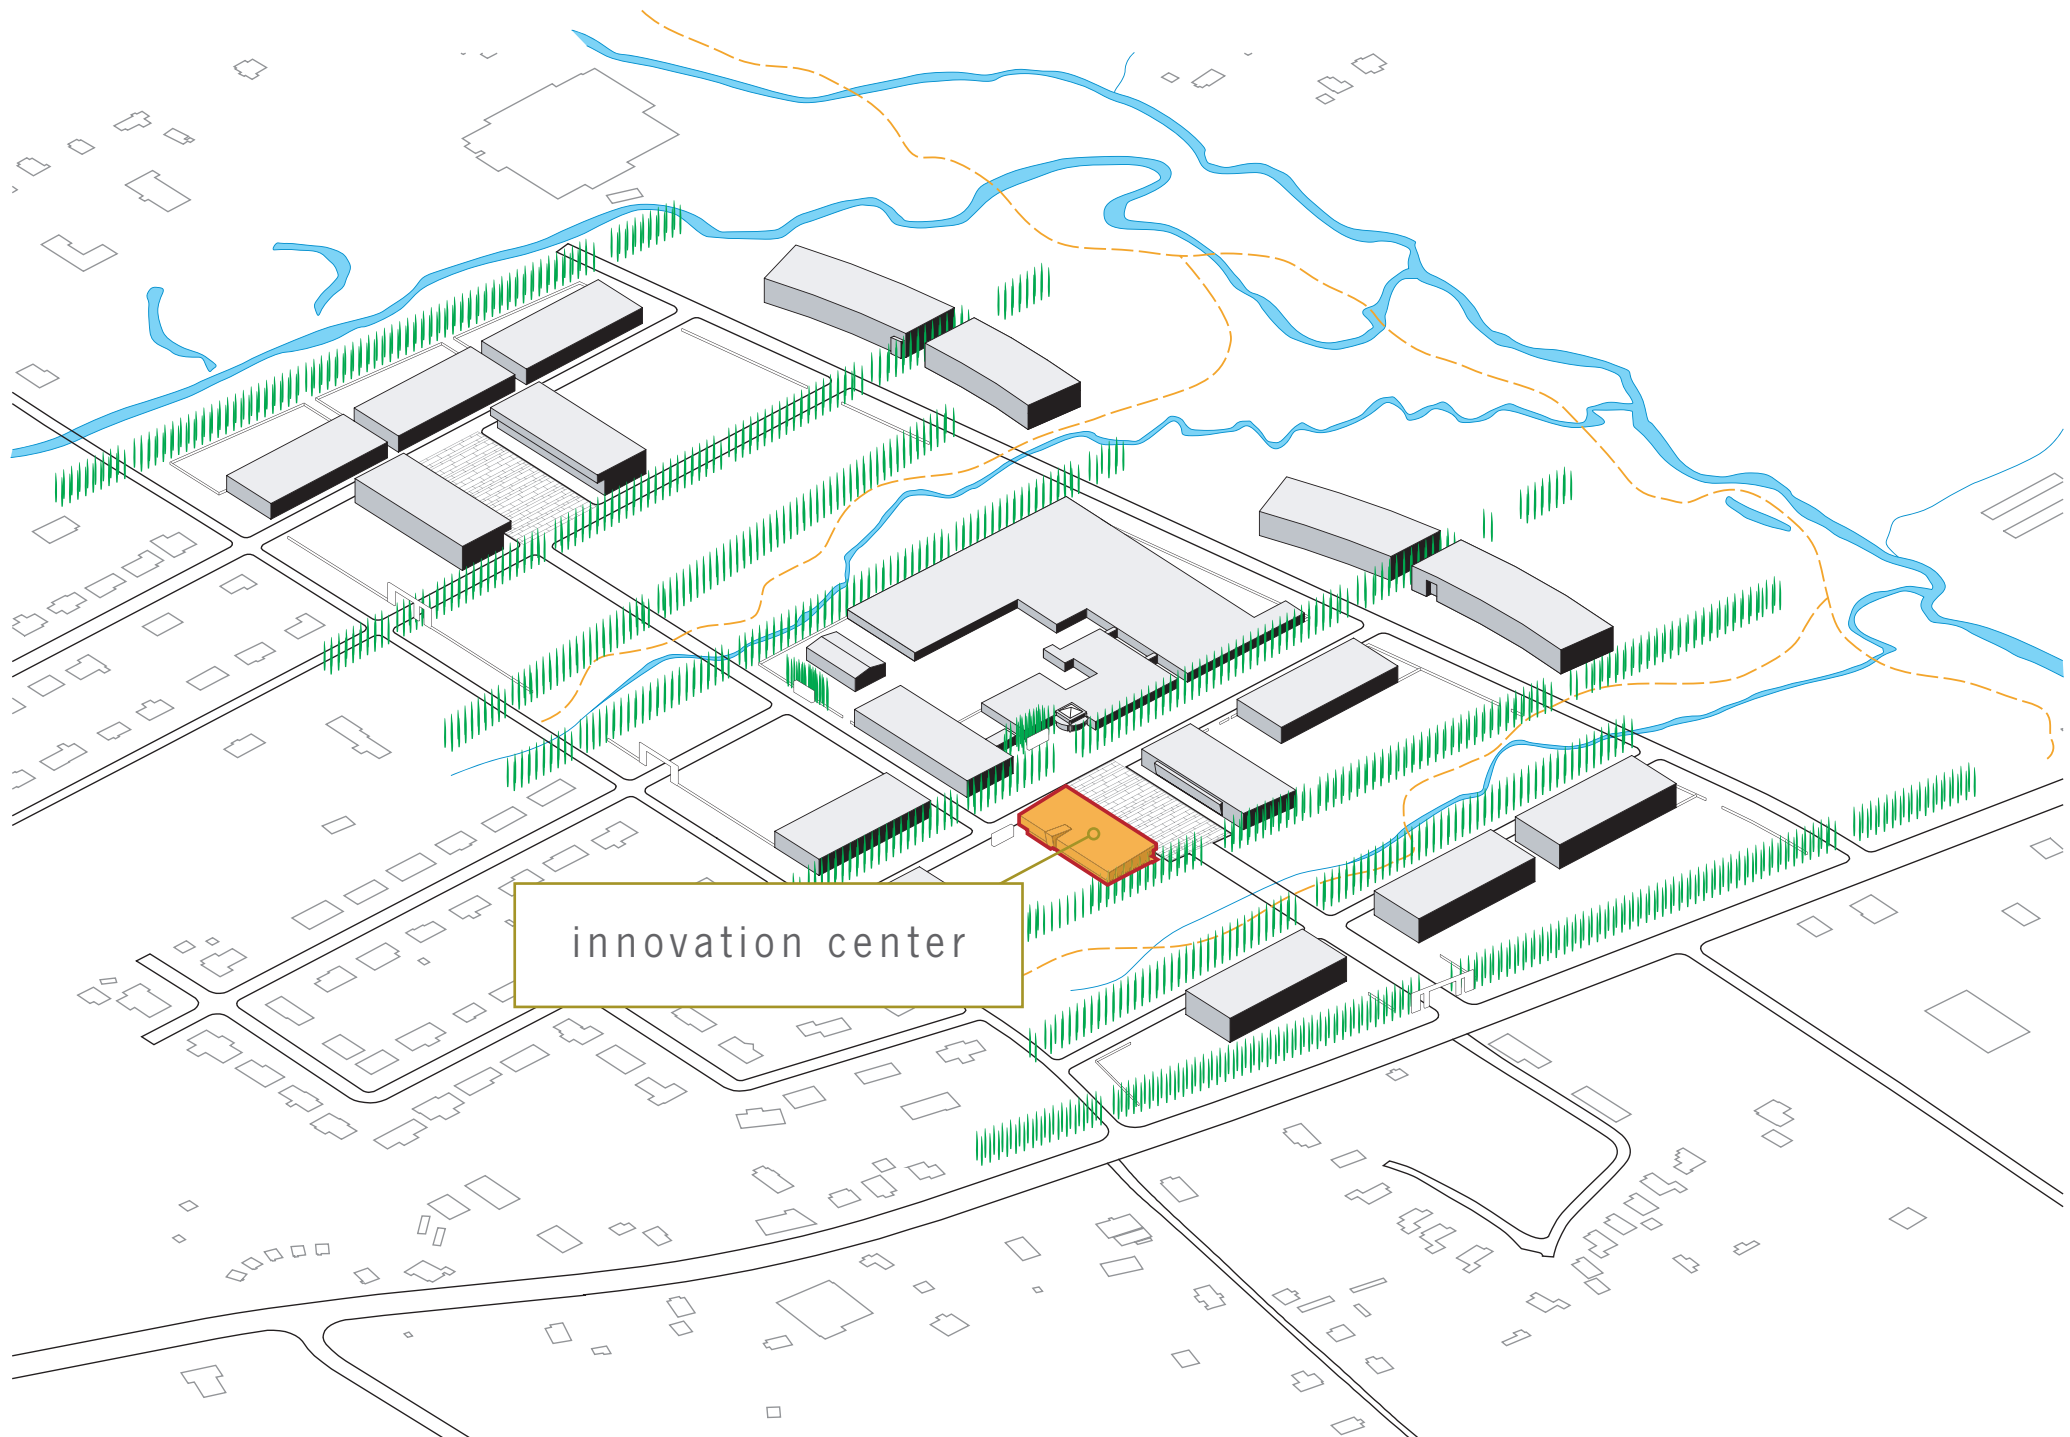

the arkansas

research & technology park

west campus **masterplan**

existing conditions

west campus masterplan

innovation center

west square

east square

sign

gate

100 year floodplain

greenways

trail system

views

EAST SQUARE

WEST SQUARE