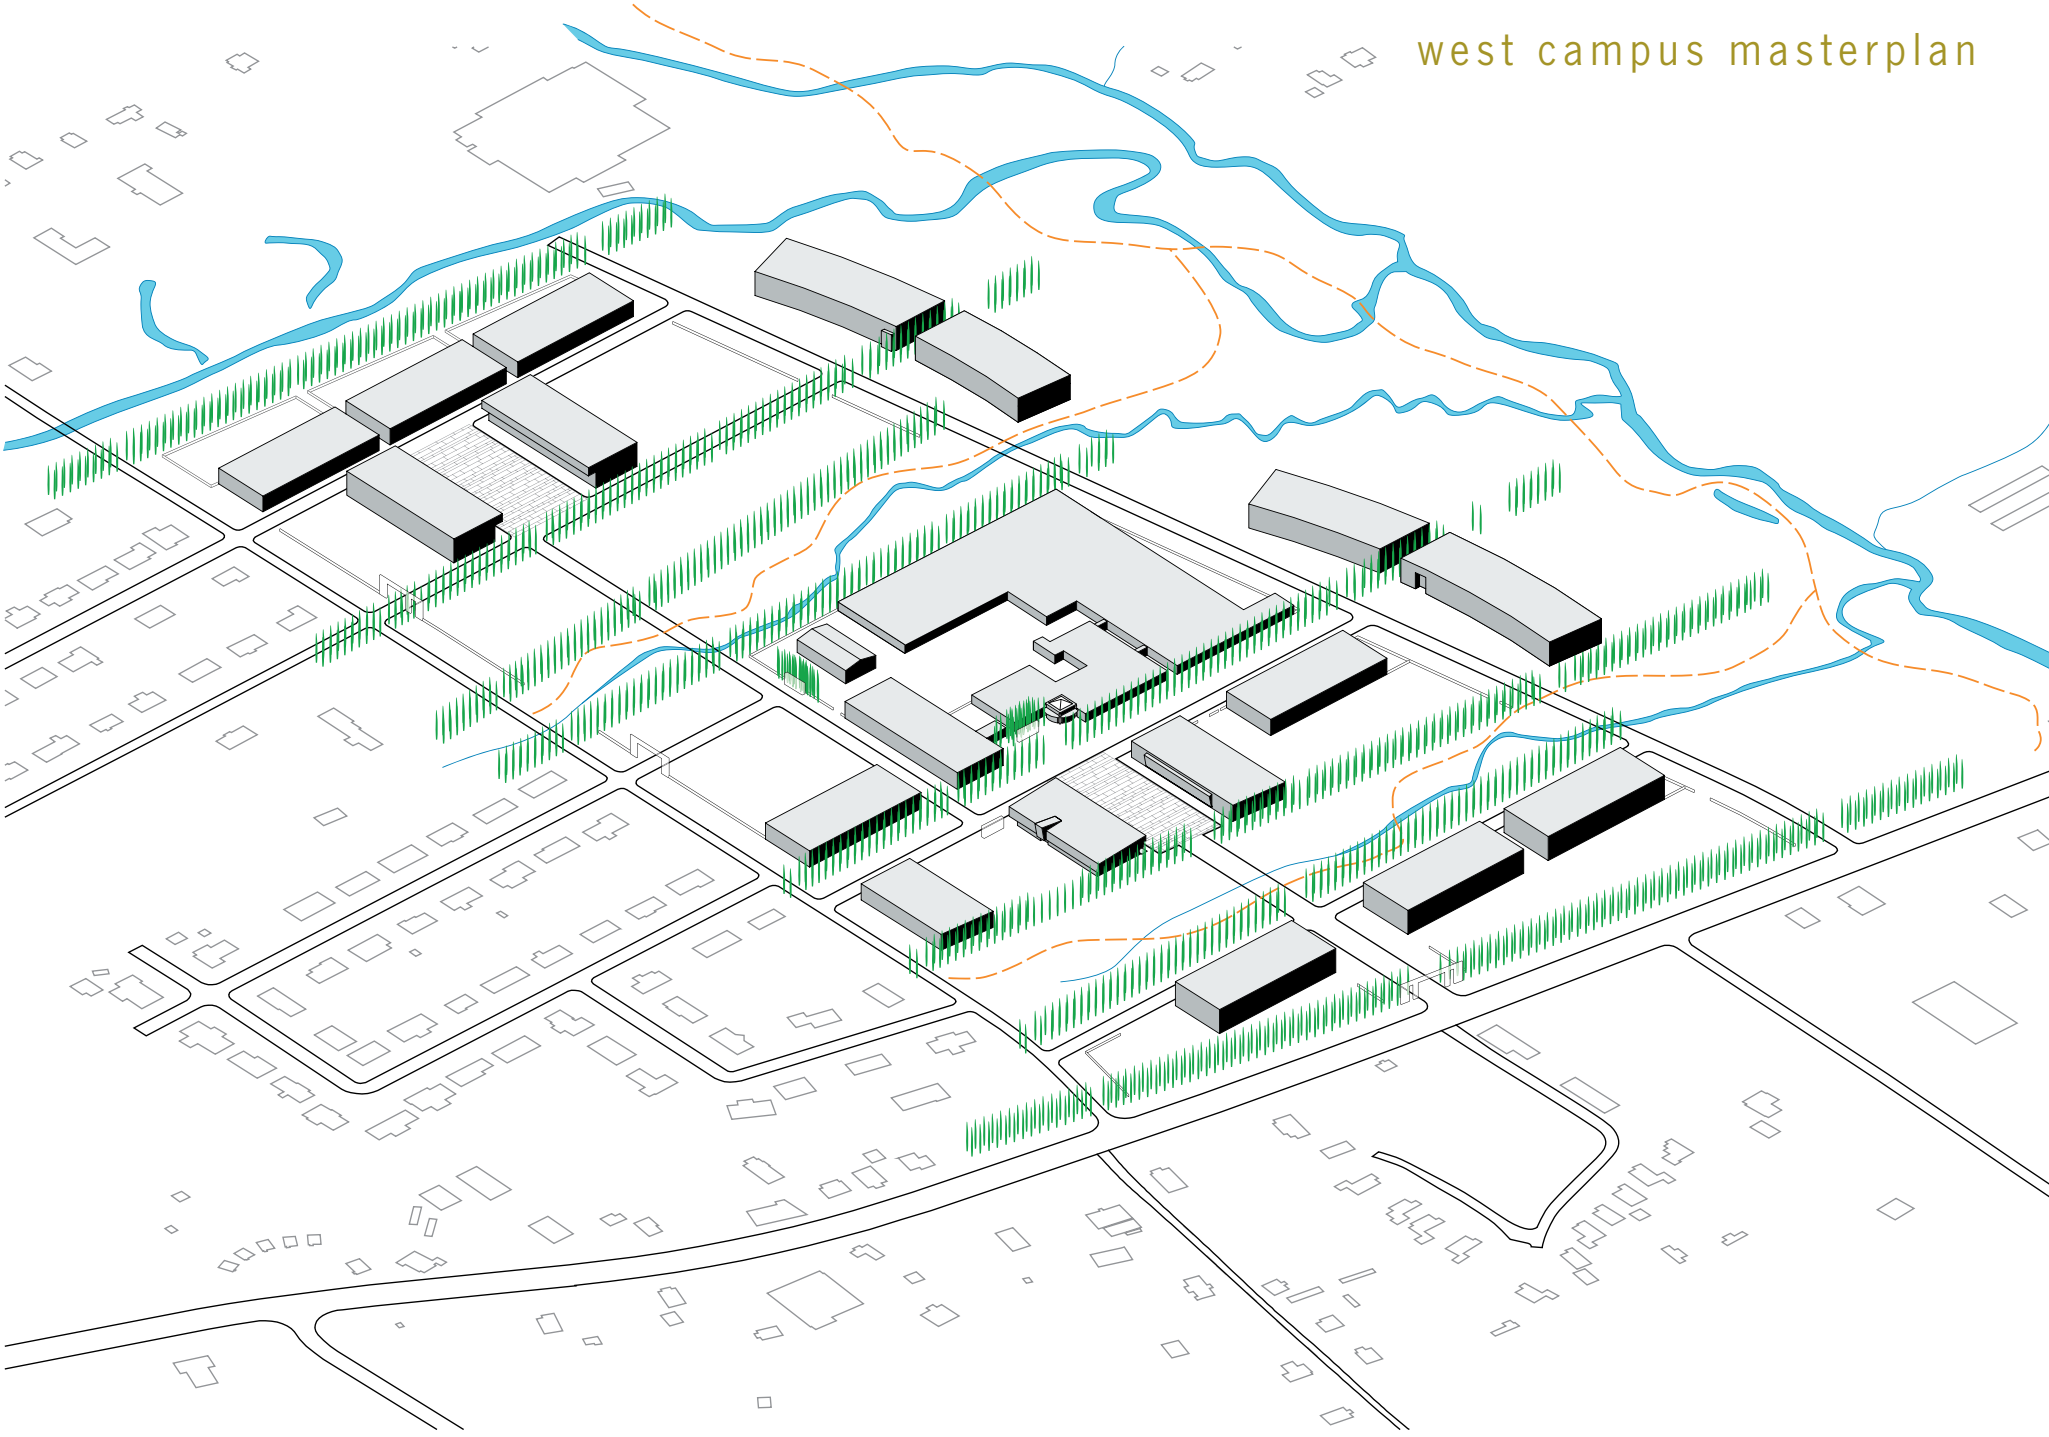

the arkansas

research & technology park

west campus **masterplan**

existing conditions

west campus masterplan

innovation center

west square

east square

sign

gate

100 year floodplain

greenways

trail system

views

EAST SQUARE

WEST SQUARE

POPLAR ALLÉE

WEST GREENWAY

GATE

Facilities Management Planning Group