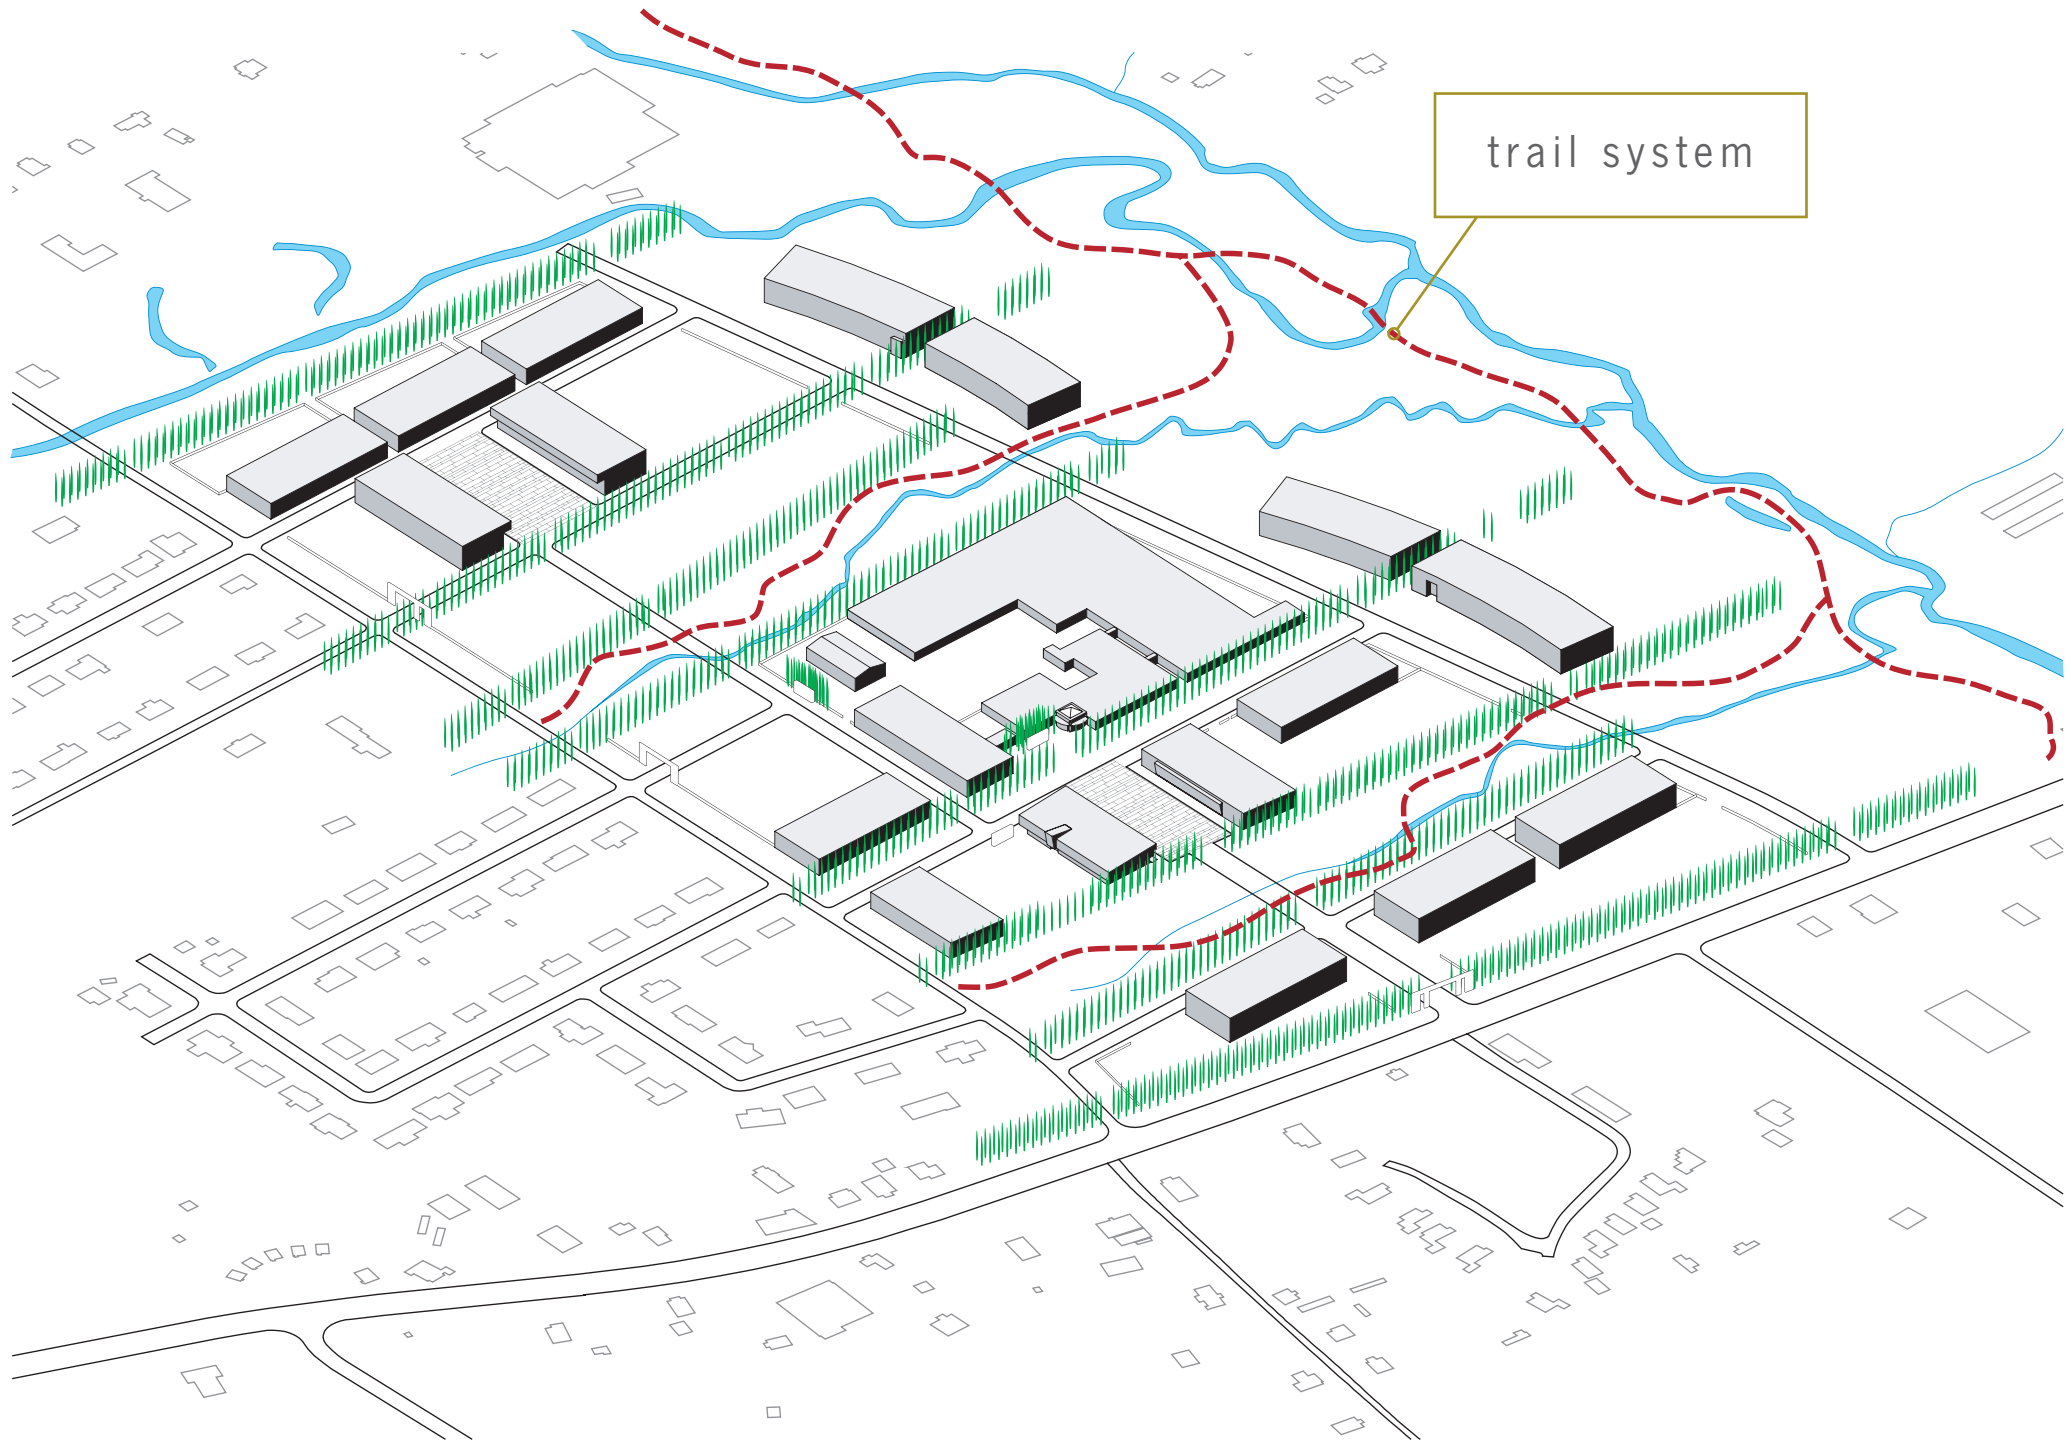

the arkansas

research & technology park

west campus **masterplan**

existing conditions

west campus masterplan

innovation center

west square

east square

sign

gate

100 year floodplain

greenways

trail system

views

EAST SQUARE

WEST SQUARE

POPLAR ALLÉE

WEST GREENWAY

GATE

Facilities Management Planning Group