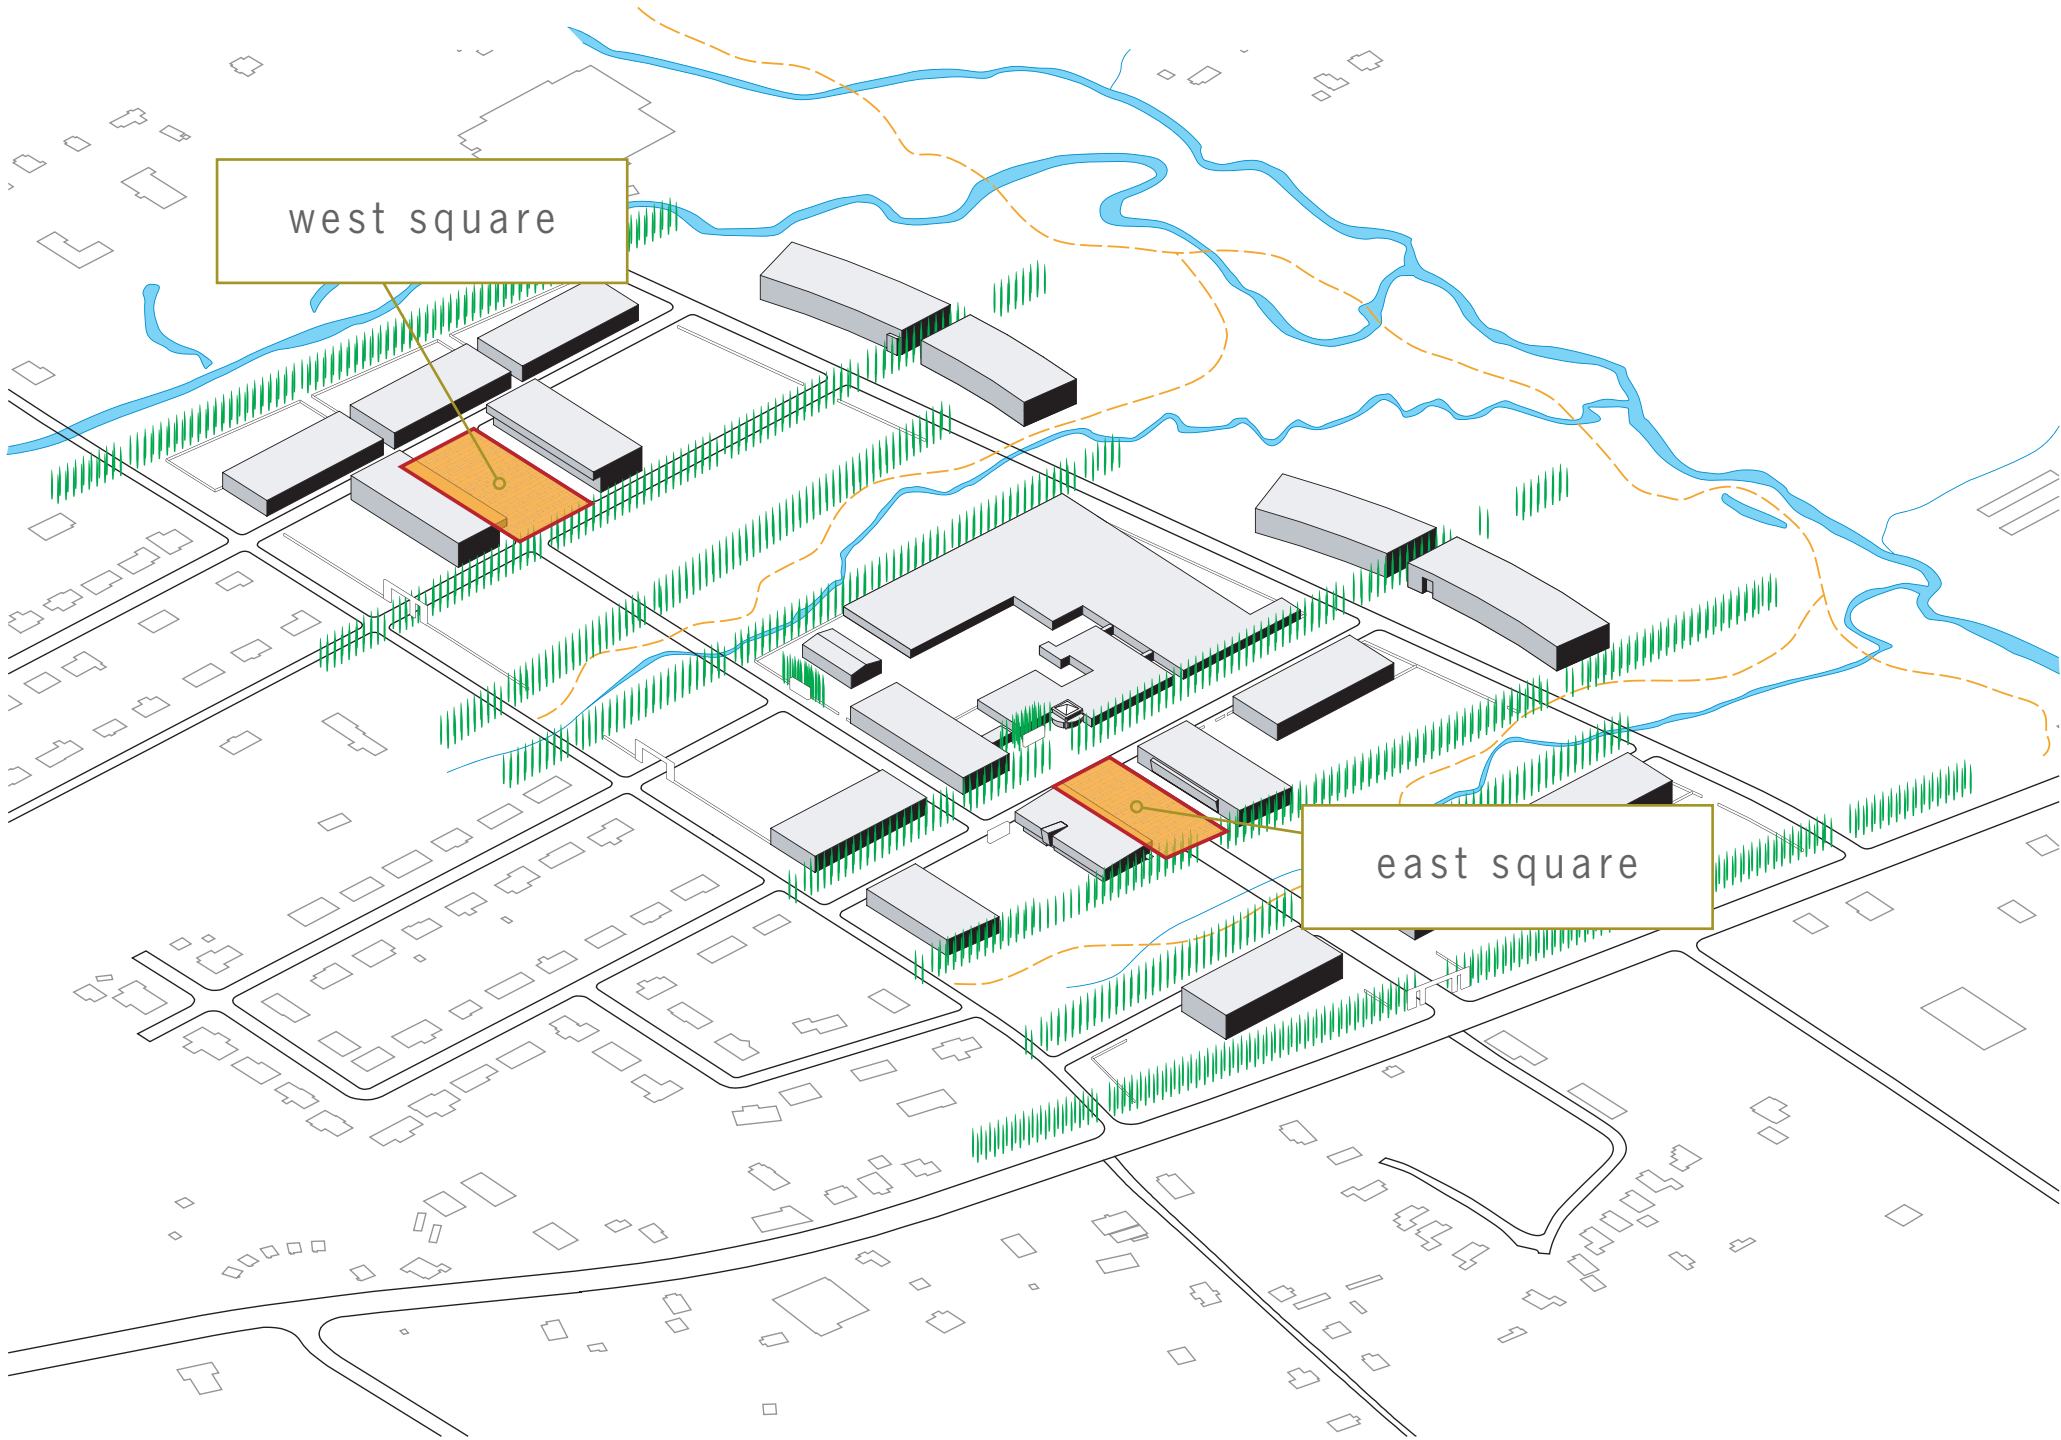

the arkansas

research & technology park

west campus **masterplan**

existing conditions

west campus masterplan

innovation center

west square

east square

sign

gate

100 year floodplain

greenways

trail system

views

EAST SQUARE

WEST SQUARE

POPLAR ALLÉE

WEST GREENWAY

GATE

Facilities Management Planning Group