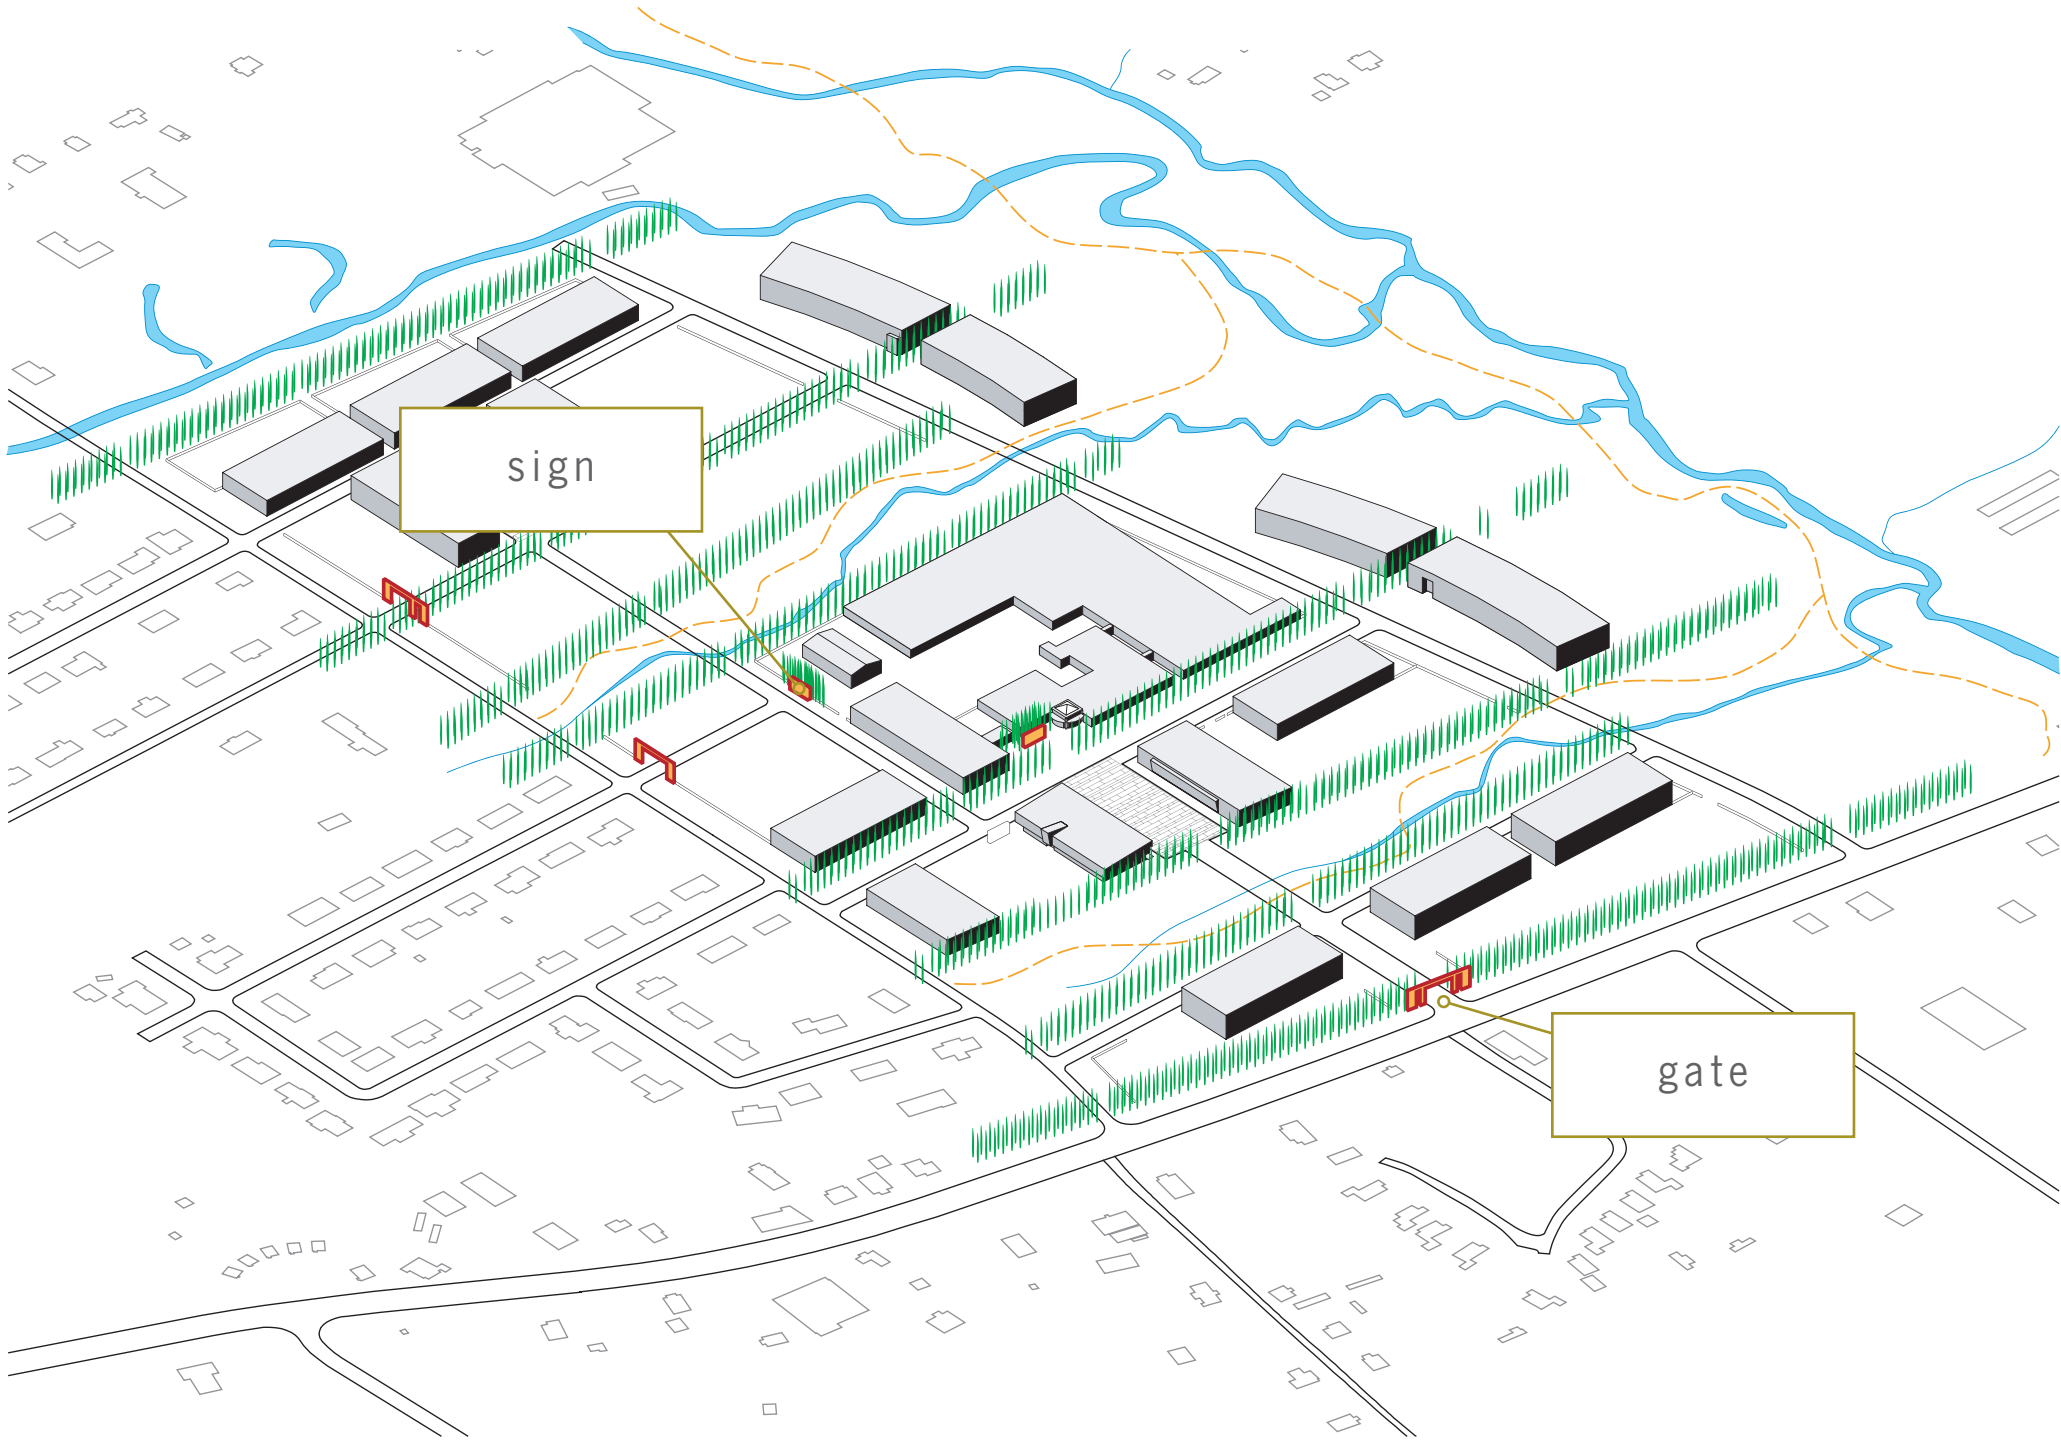

the arkansas

research & technology park

west campus **masterplan**

existing conditions

west campus masterplan

innovation center

west square

east square

sign

gate

100 year floodplain

greenways

trail system

views

EAST SQUARE

WEST SQUARE