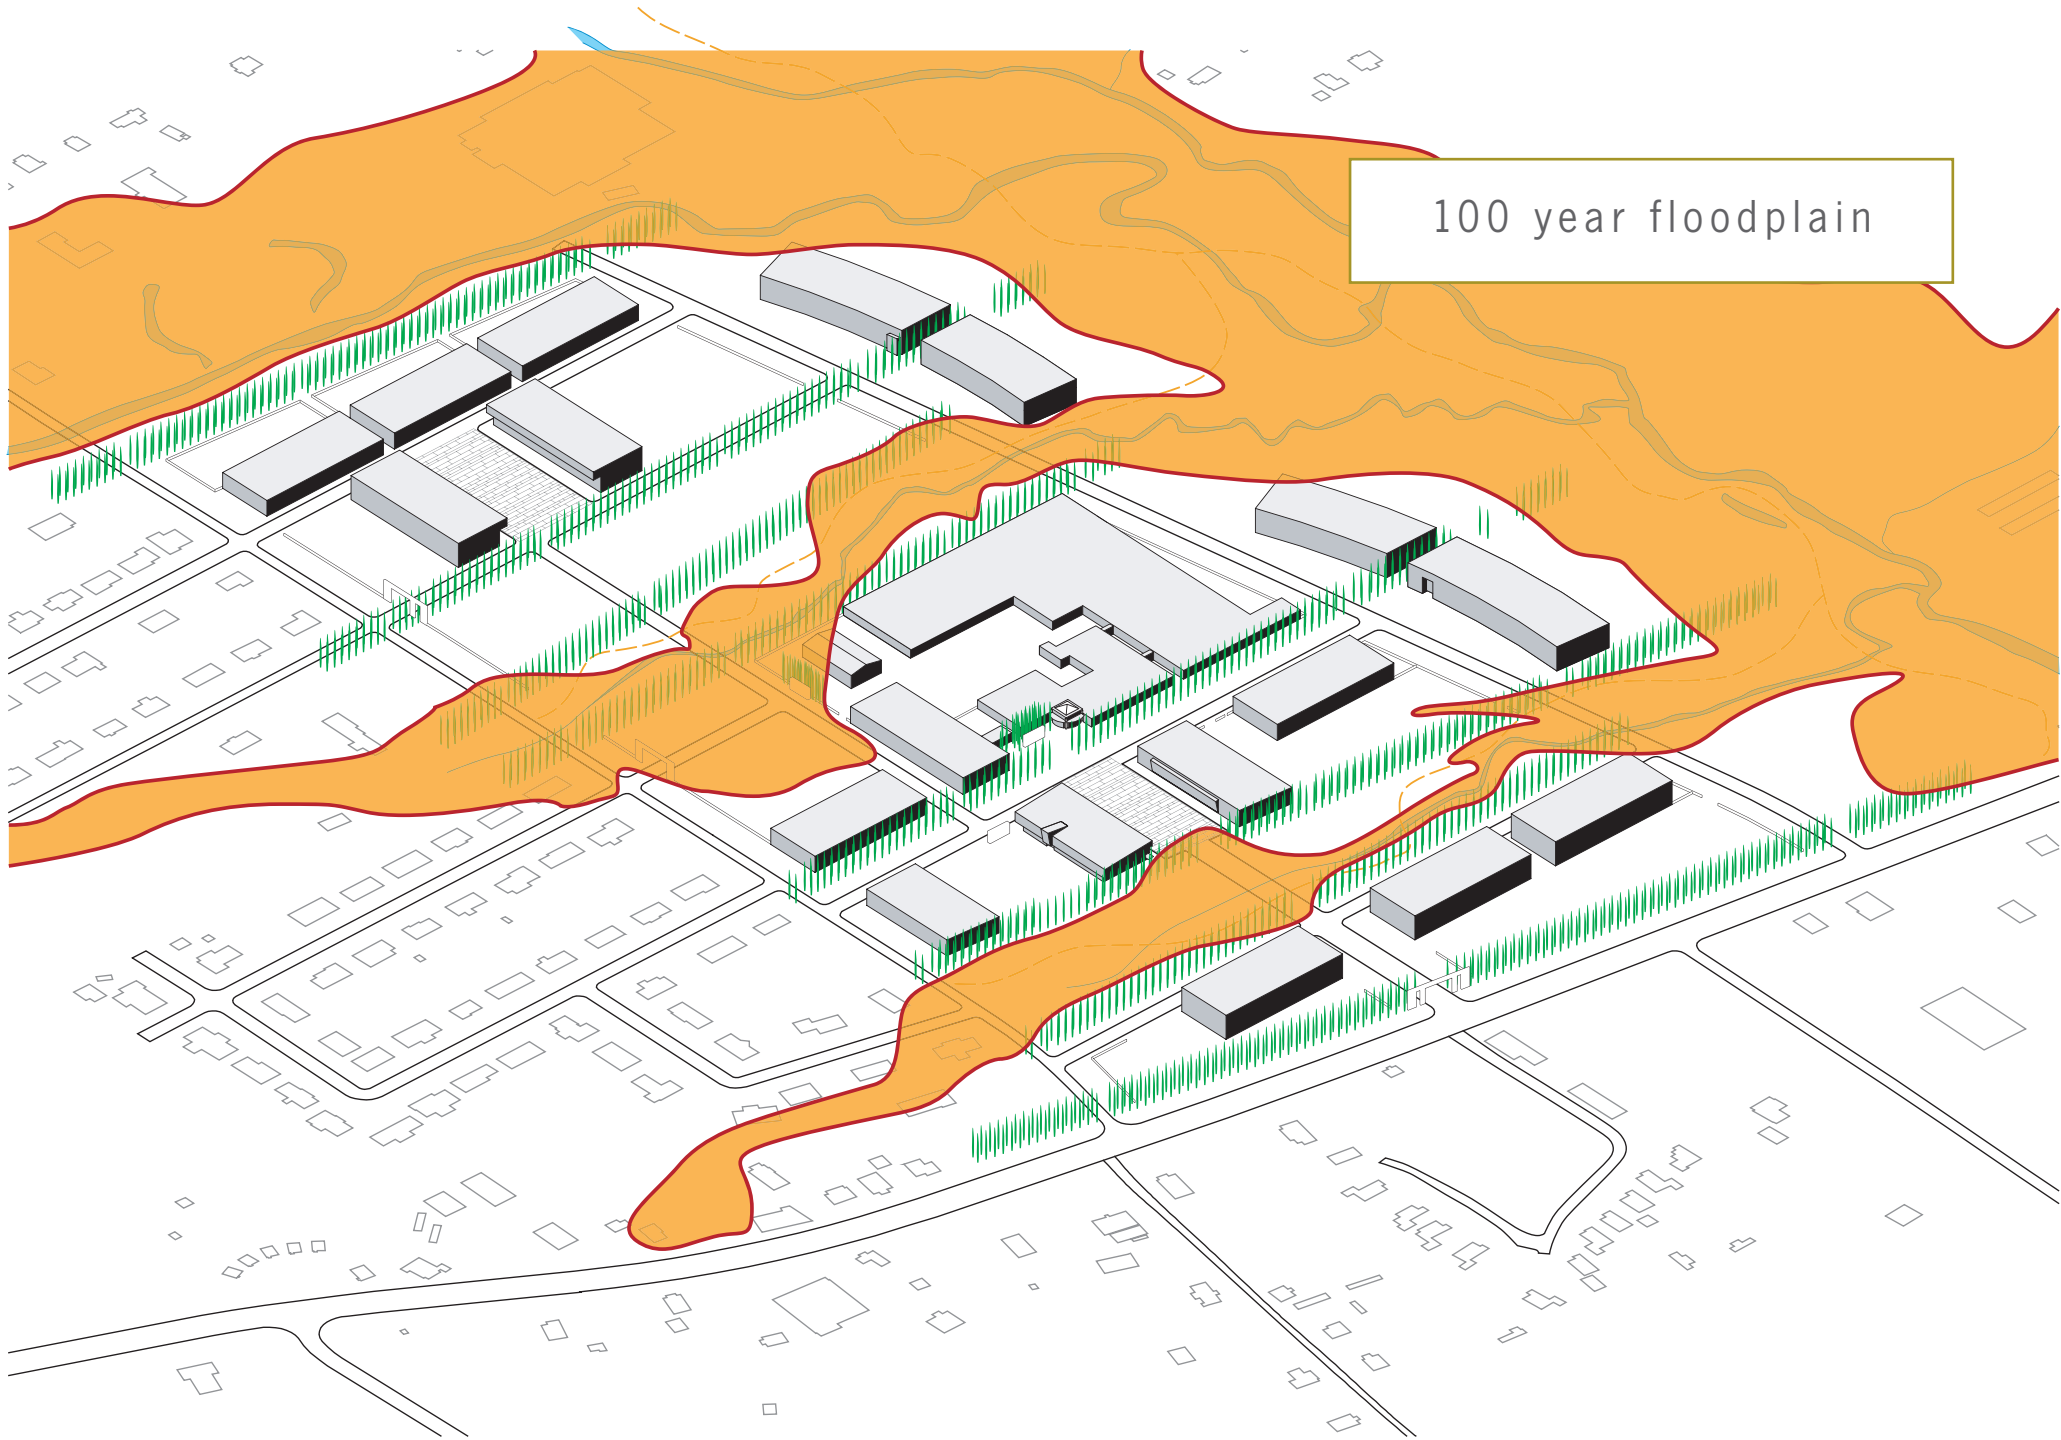

the arkansas

research & technology park

west campus **masterplan**

existing conditions

west campus masterplan

innovation center

west square

east square

sign

gate

100 year floodplain

greenways

trail system

views

EAST SQUARE

WEST SQUARE