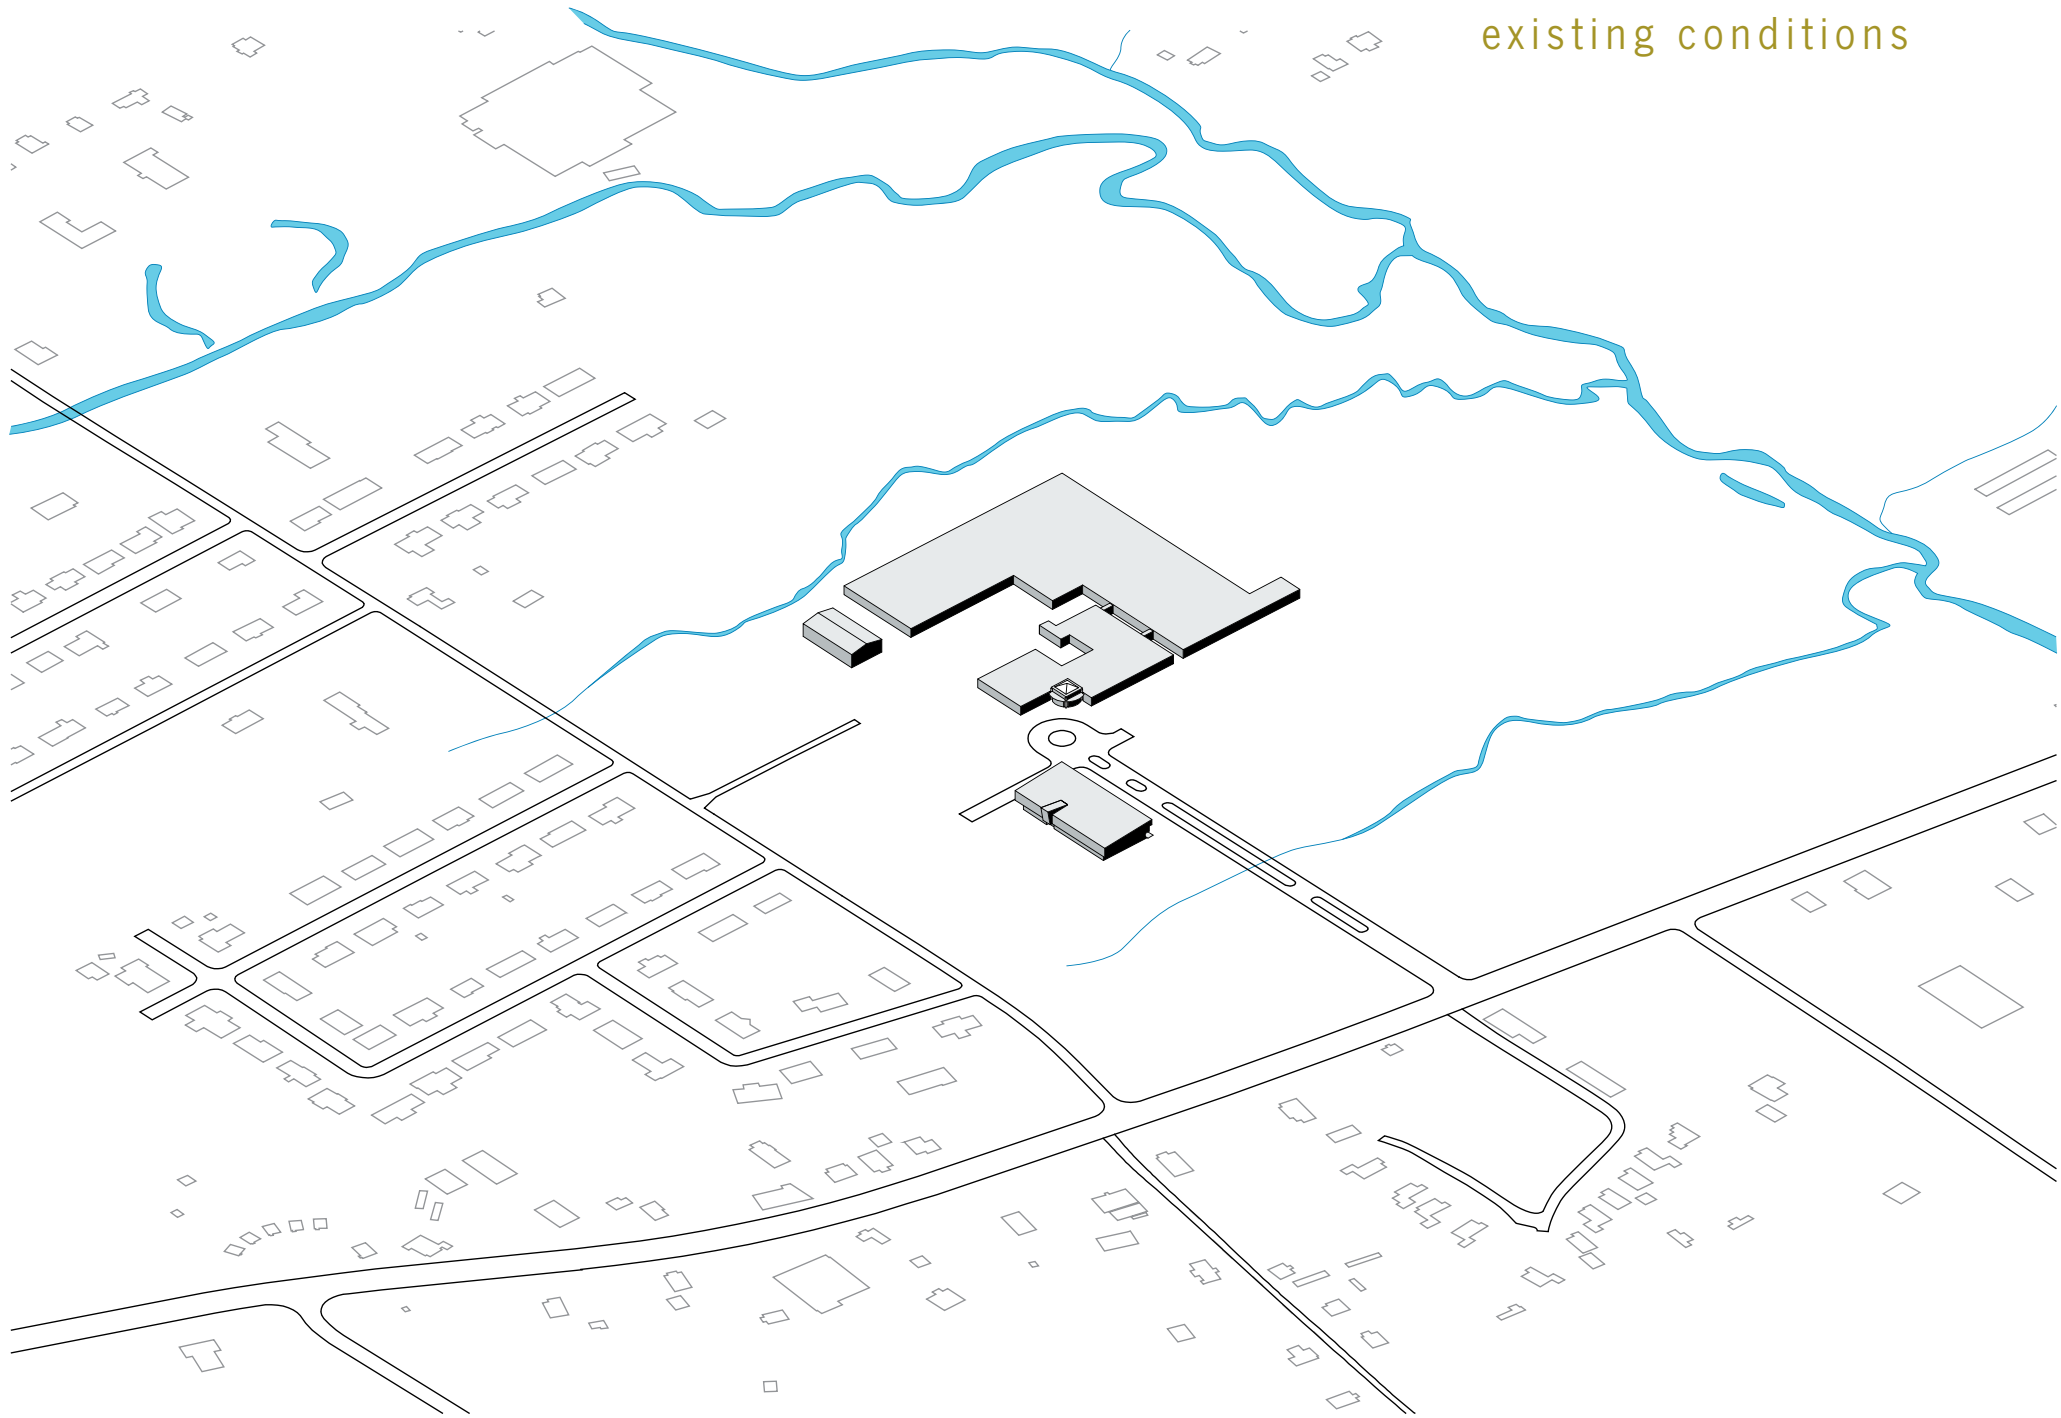

the arkansas

research & technology park

west campus **masterplan**

existing conditions

west campus masterplan

innovation center

west square

east square

sign

gate

100 year floodplain

greenways

trail system

views

EAST SQUARE

WEST SQUARE

POPLAR ALLÉE

WEST GREENWAY

GATE

Facilities Management Planning Group