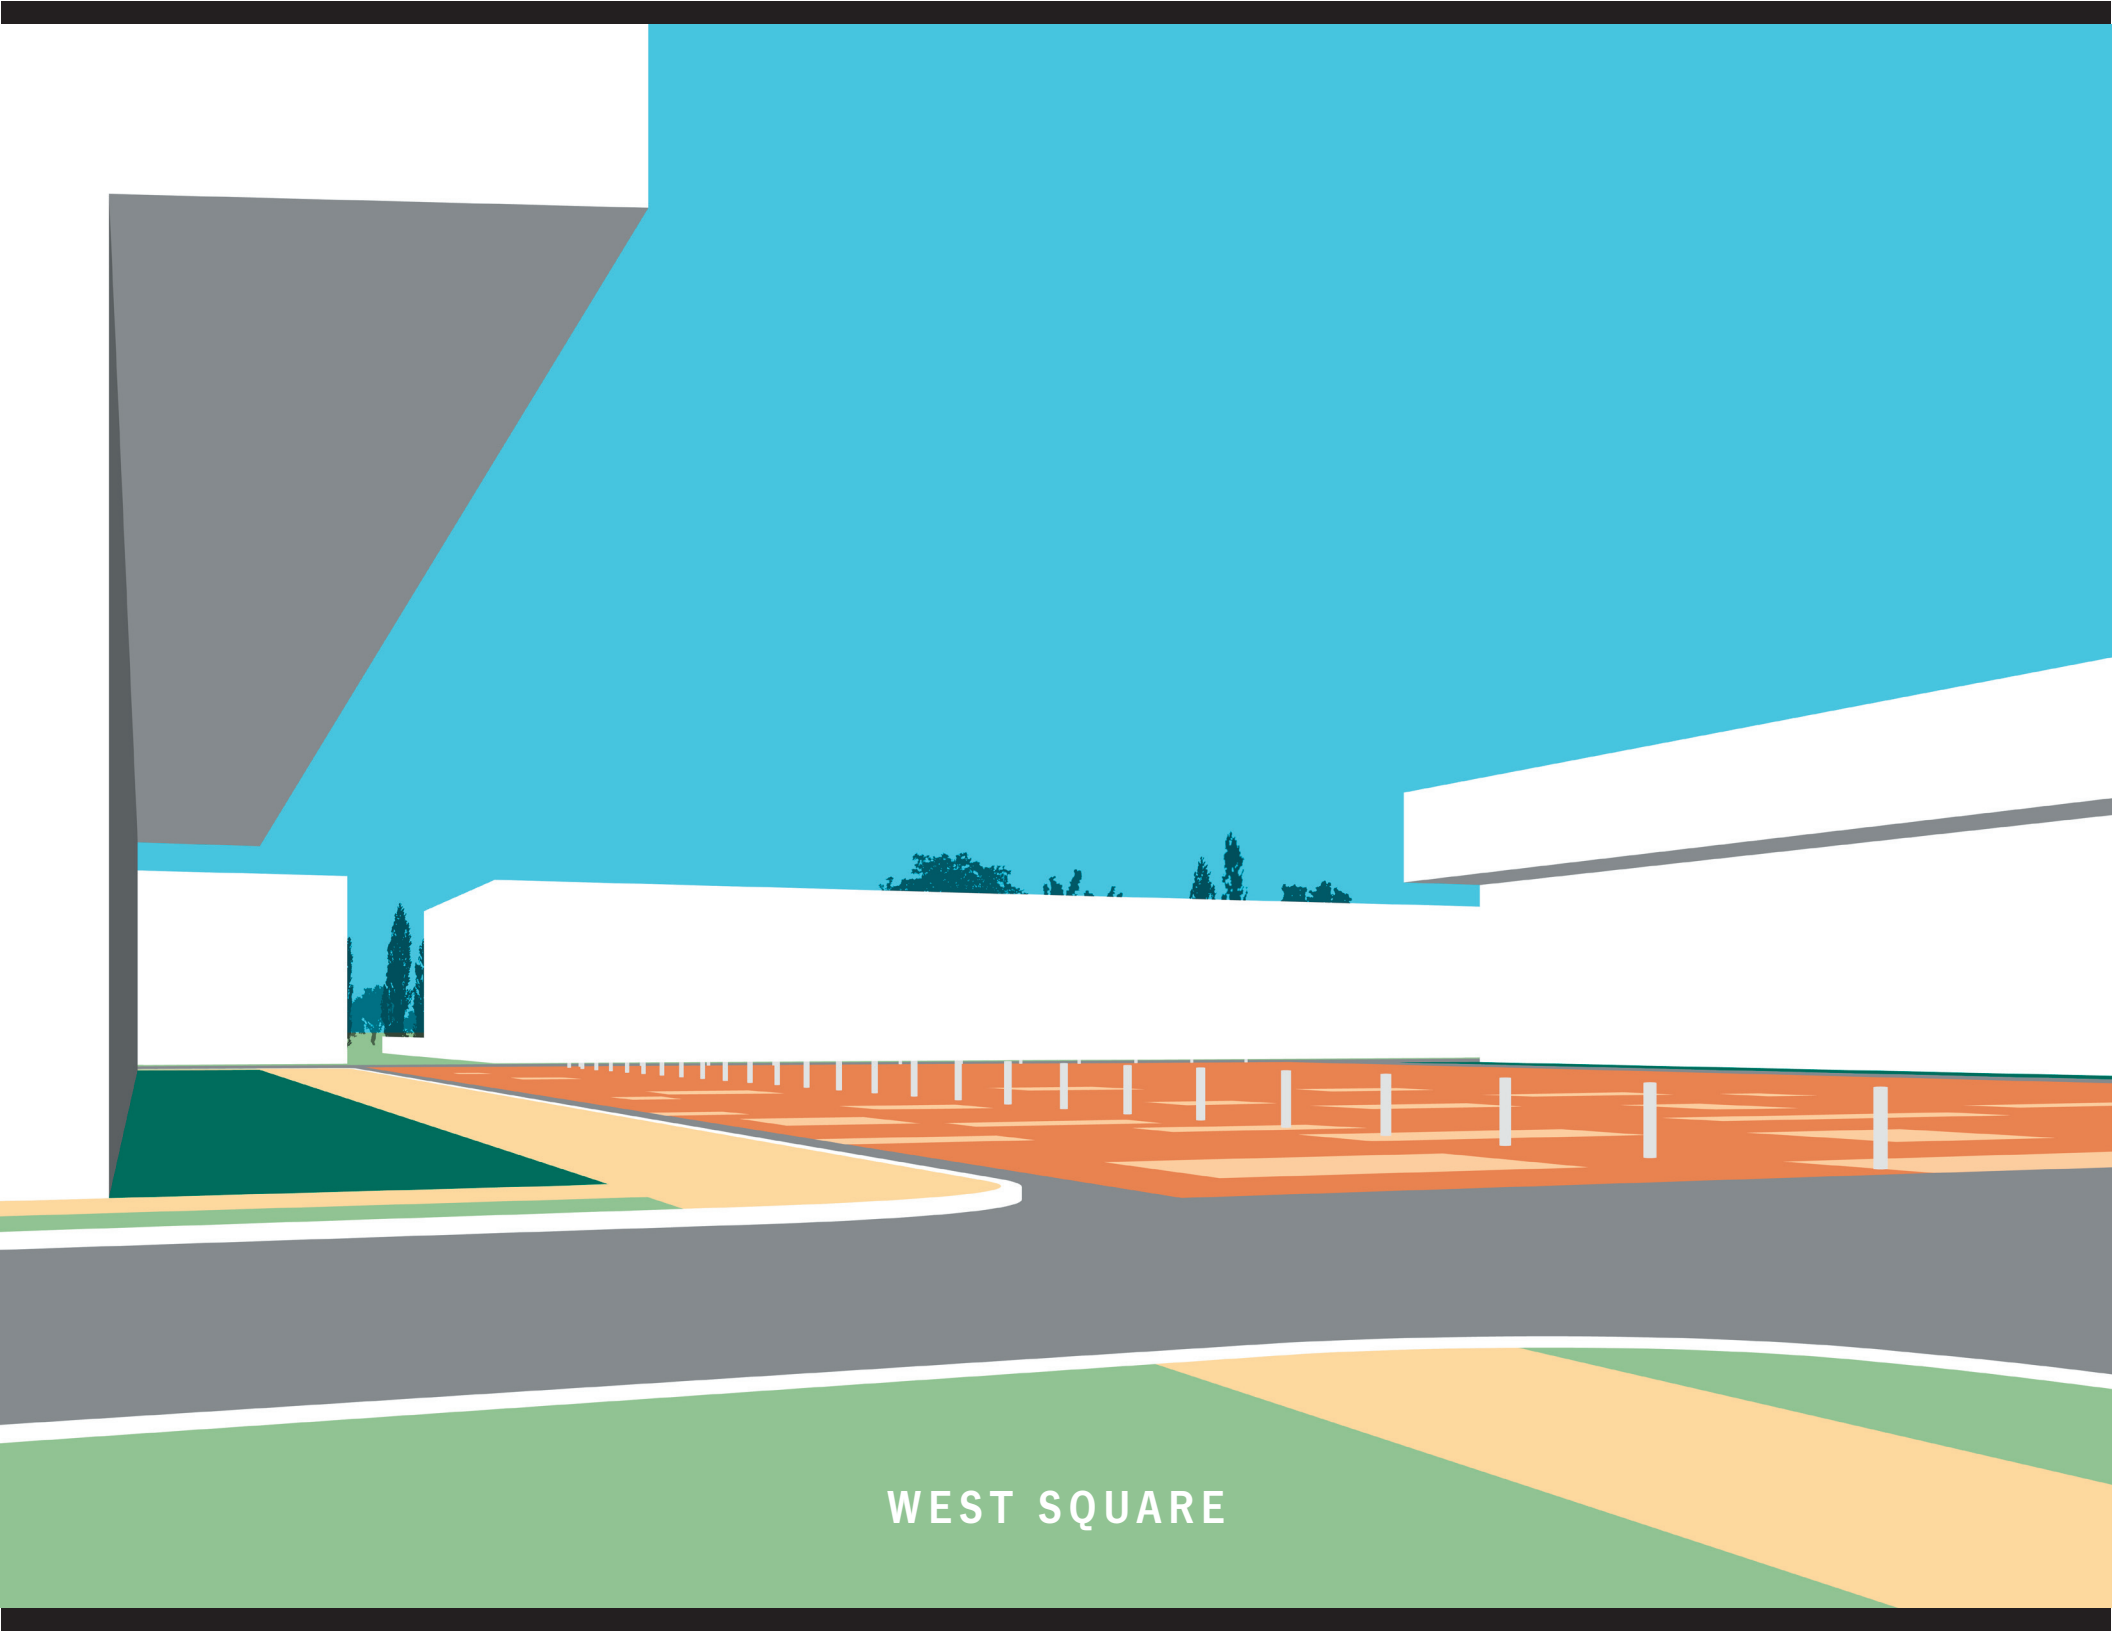

the arkansas

research & technology park

west campus **masterplan**

existing conditions

west campus masterplan

innovation center

west square

east square

sign

gate

100 year floodplain

greenways

trail system

views

EAST SQUARE

WEST SQUARE